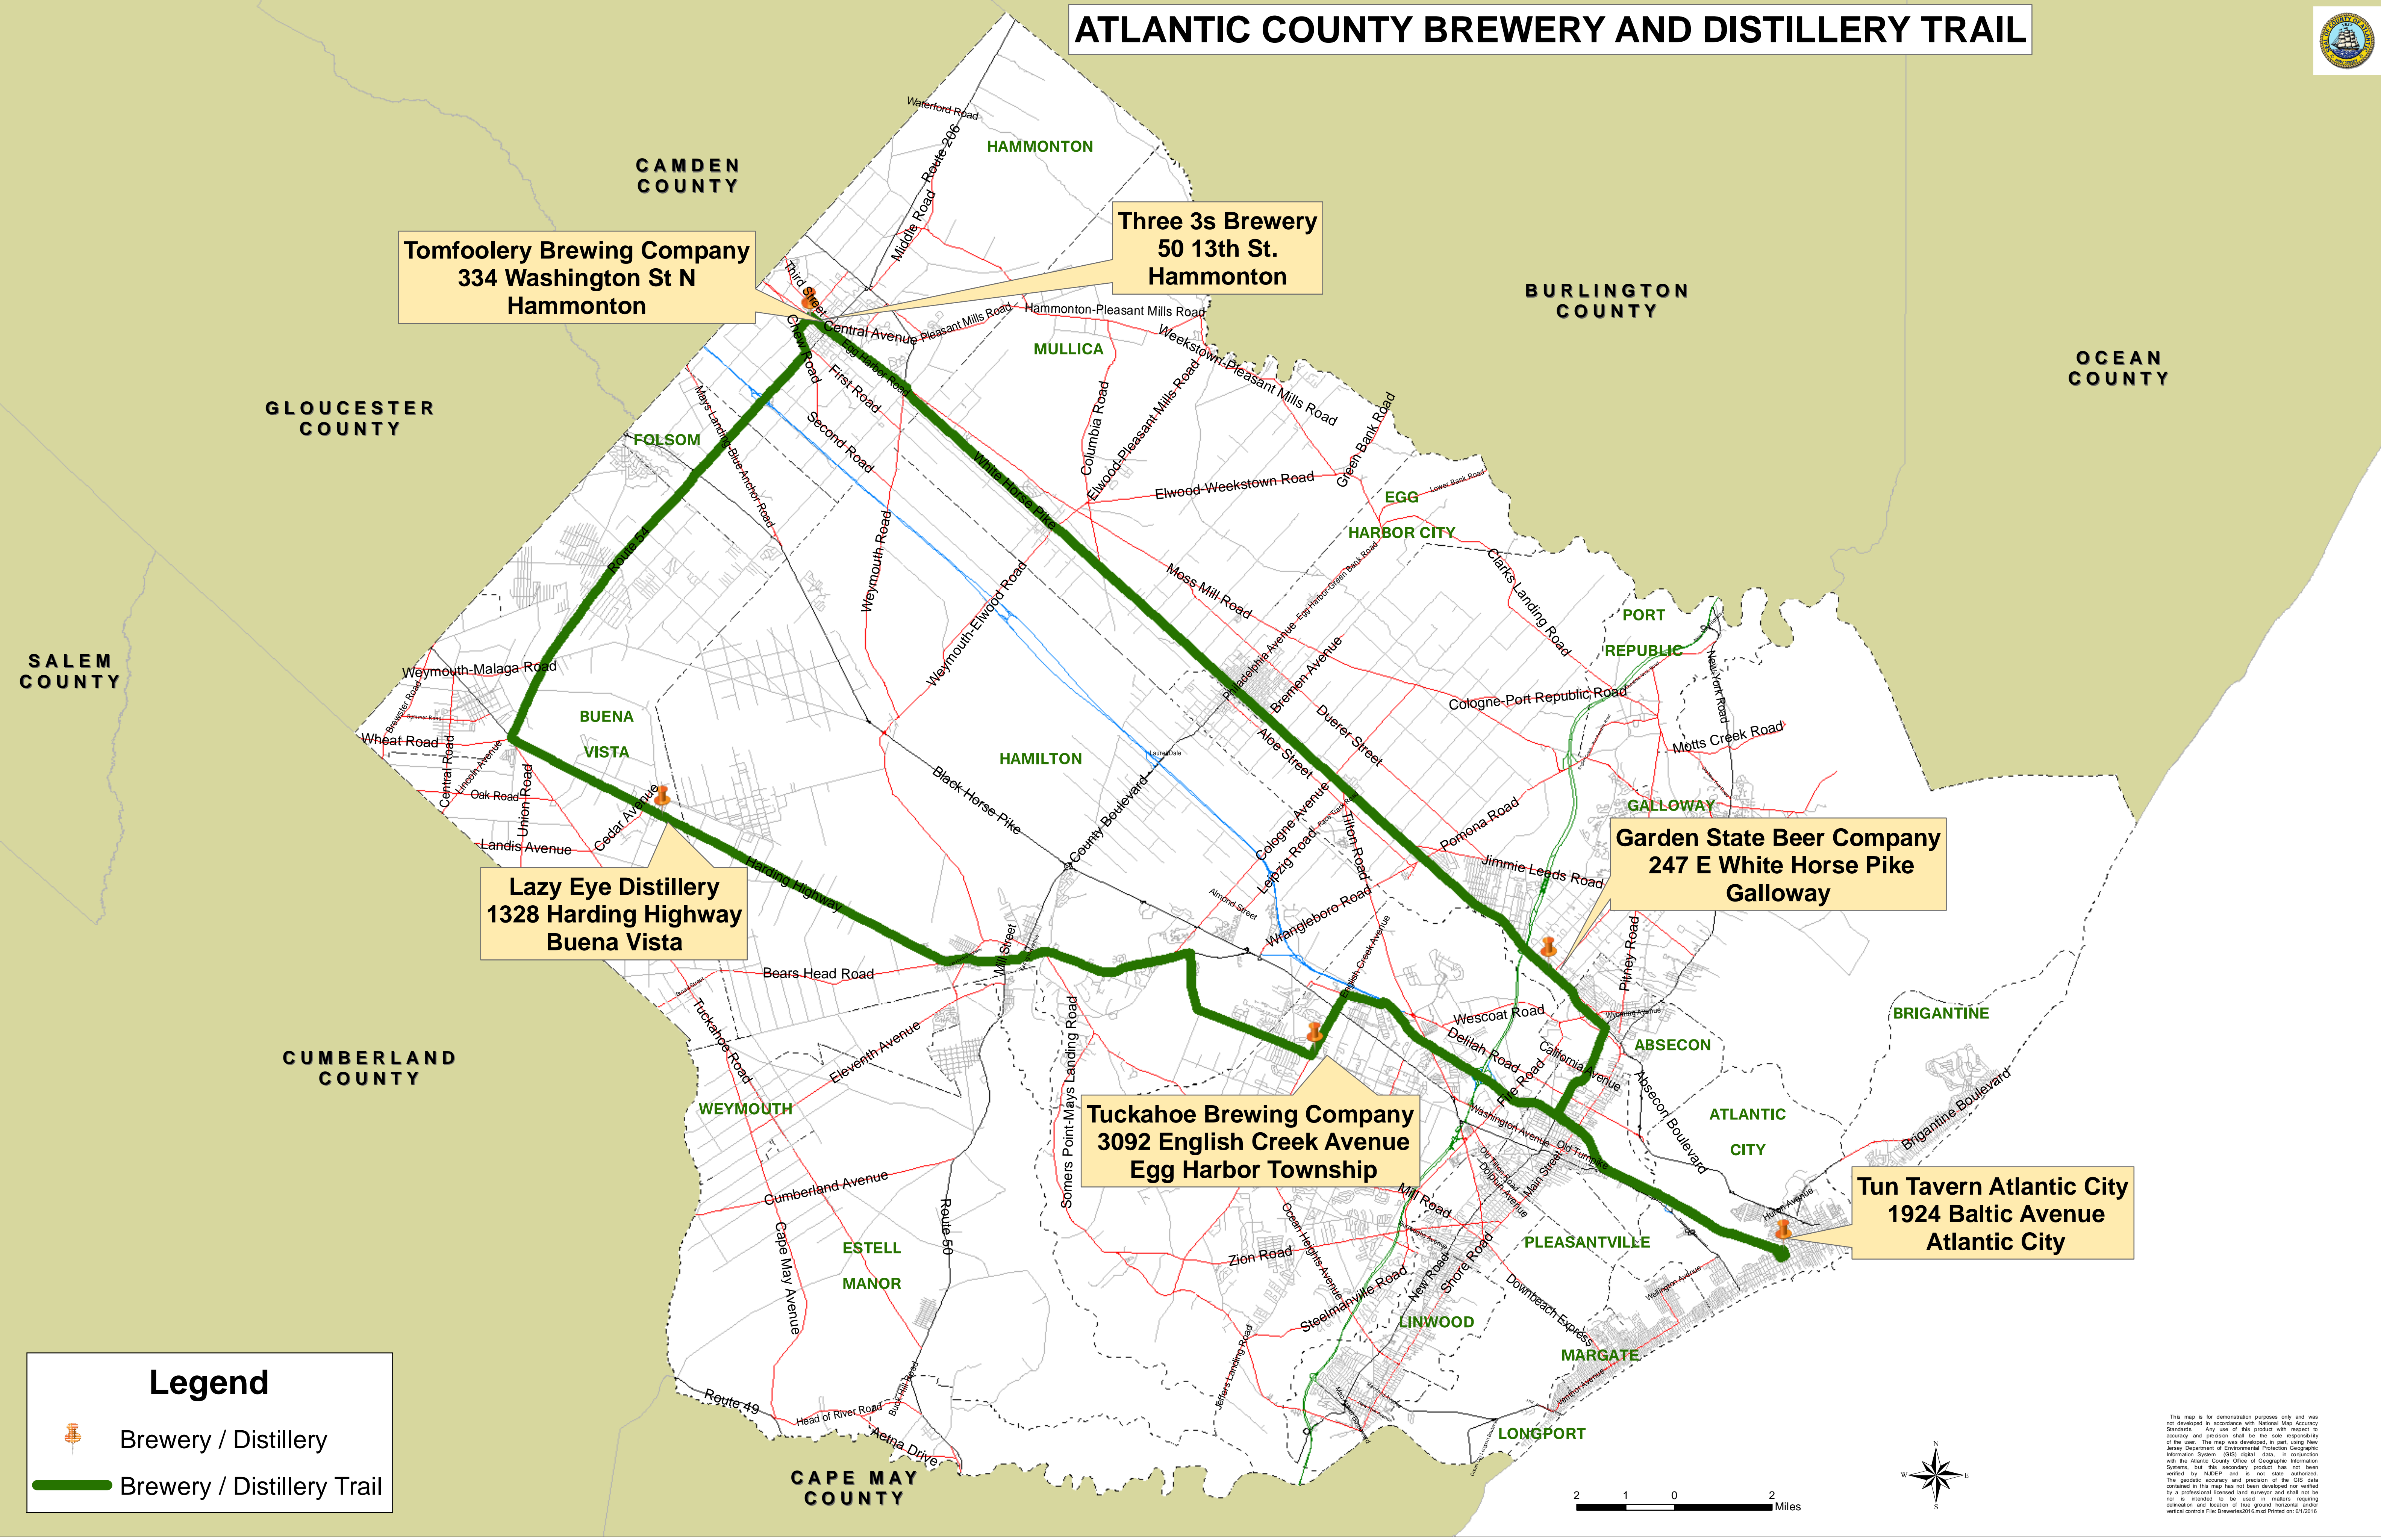

ATLANTIC COUNTY BREWERY AND DISTILLERY TRAIL

Tomfoolery Brewing Company
334 Washington St N
Hammonton

Three 3s Brewery
50 13th St.
Hammonton

Lazy Eye Distillery
1328 Harding Highway
Buena Vista

Tuckahoe Brewing Company
3092 English Creek Avenue
Egg Harbor Township

Garden State Beer Company
247 E White Horse Pike
Galloway

Tun Tavern Atlantic City
1924 Baltic Avenue
Atlantic City

Legend

- Brewery / Distillery
- Brewery / Distillery Trail