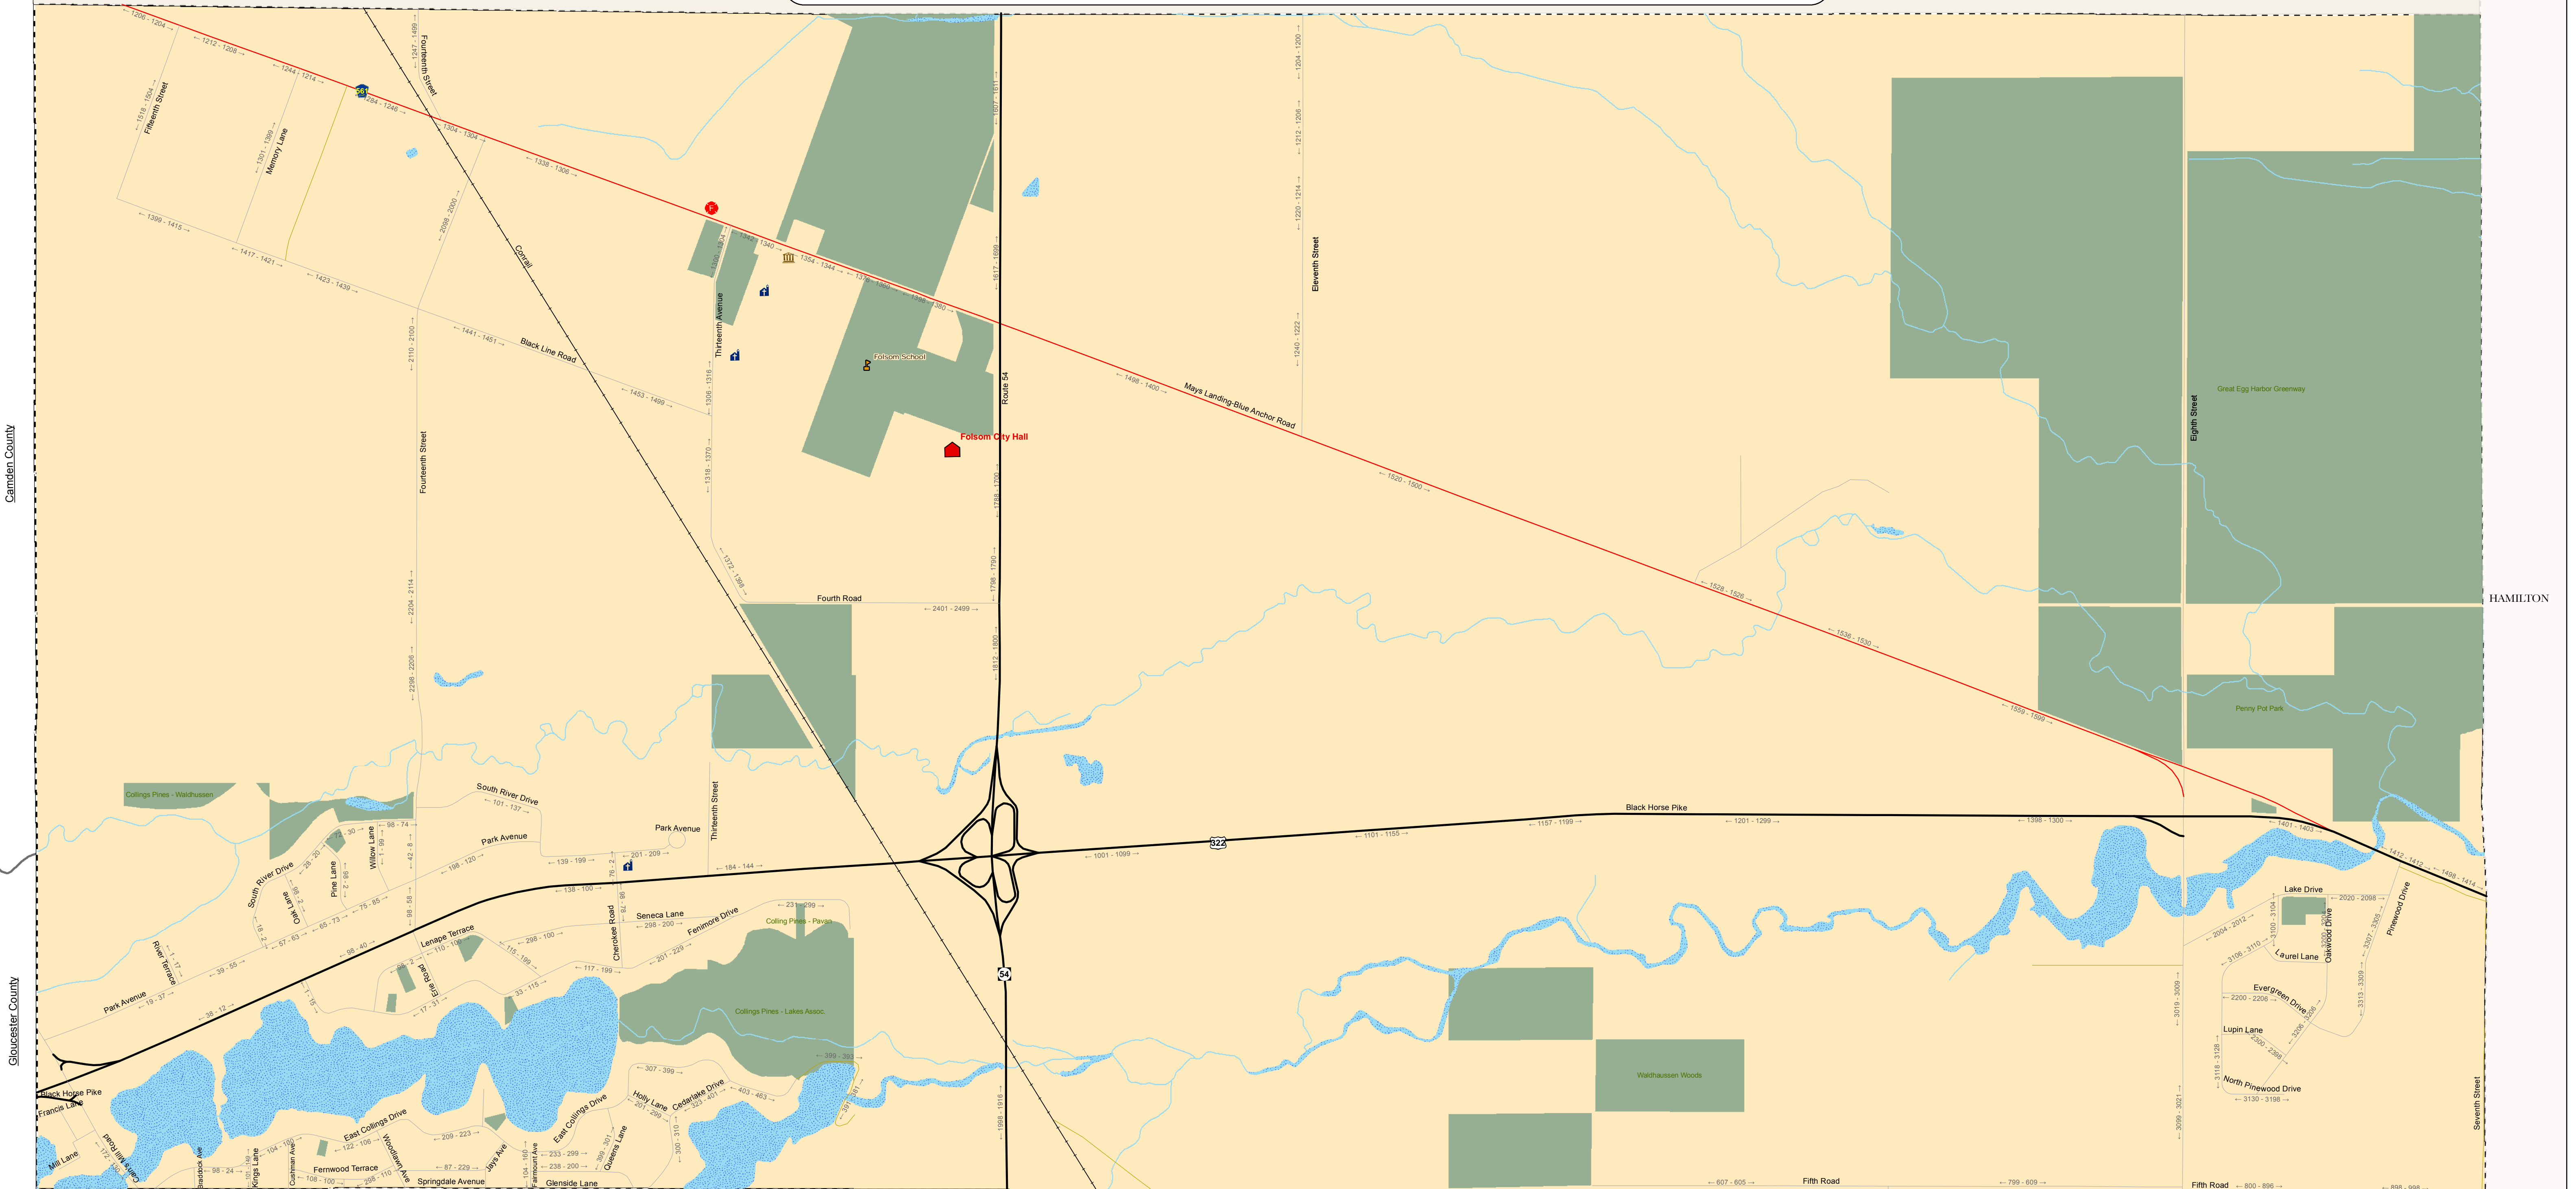

FOLSOM BOROUGH ATLANTIC COUNTY, NEW JERSEY

HAMMONTON

Camden County

Sauces County

HAMILTON

BUENA VISTA