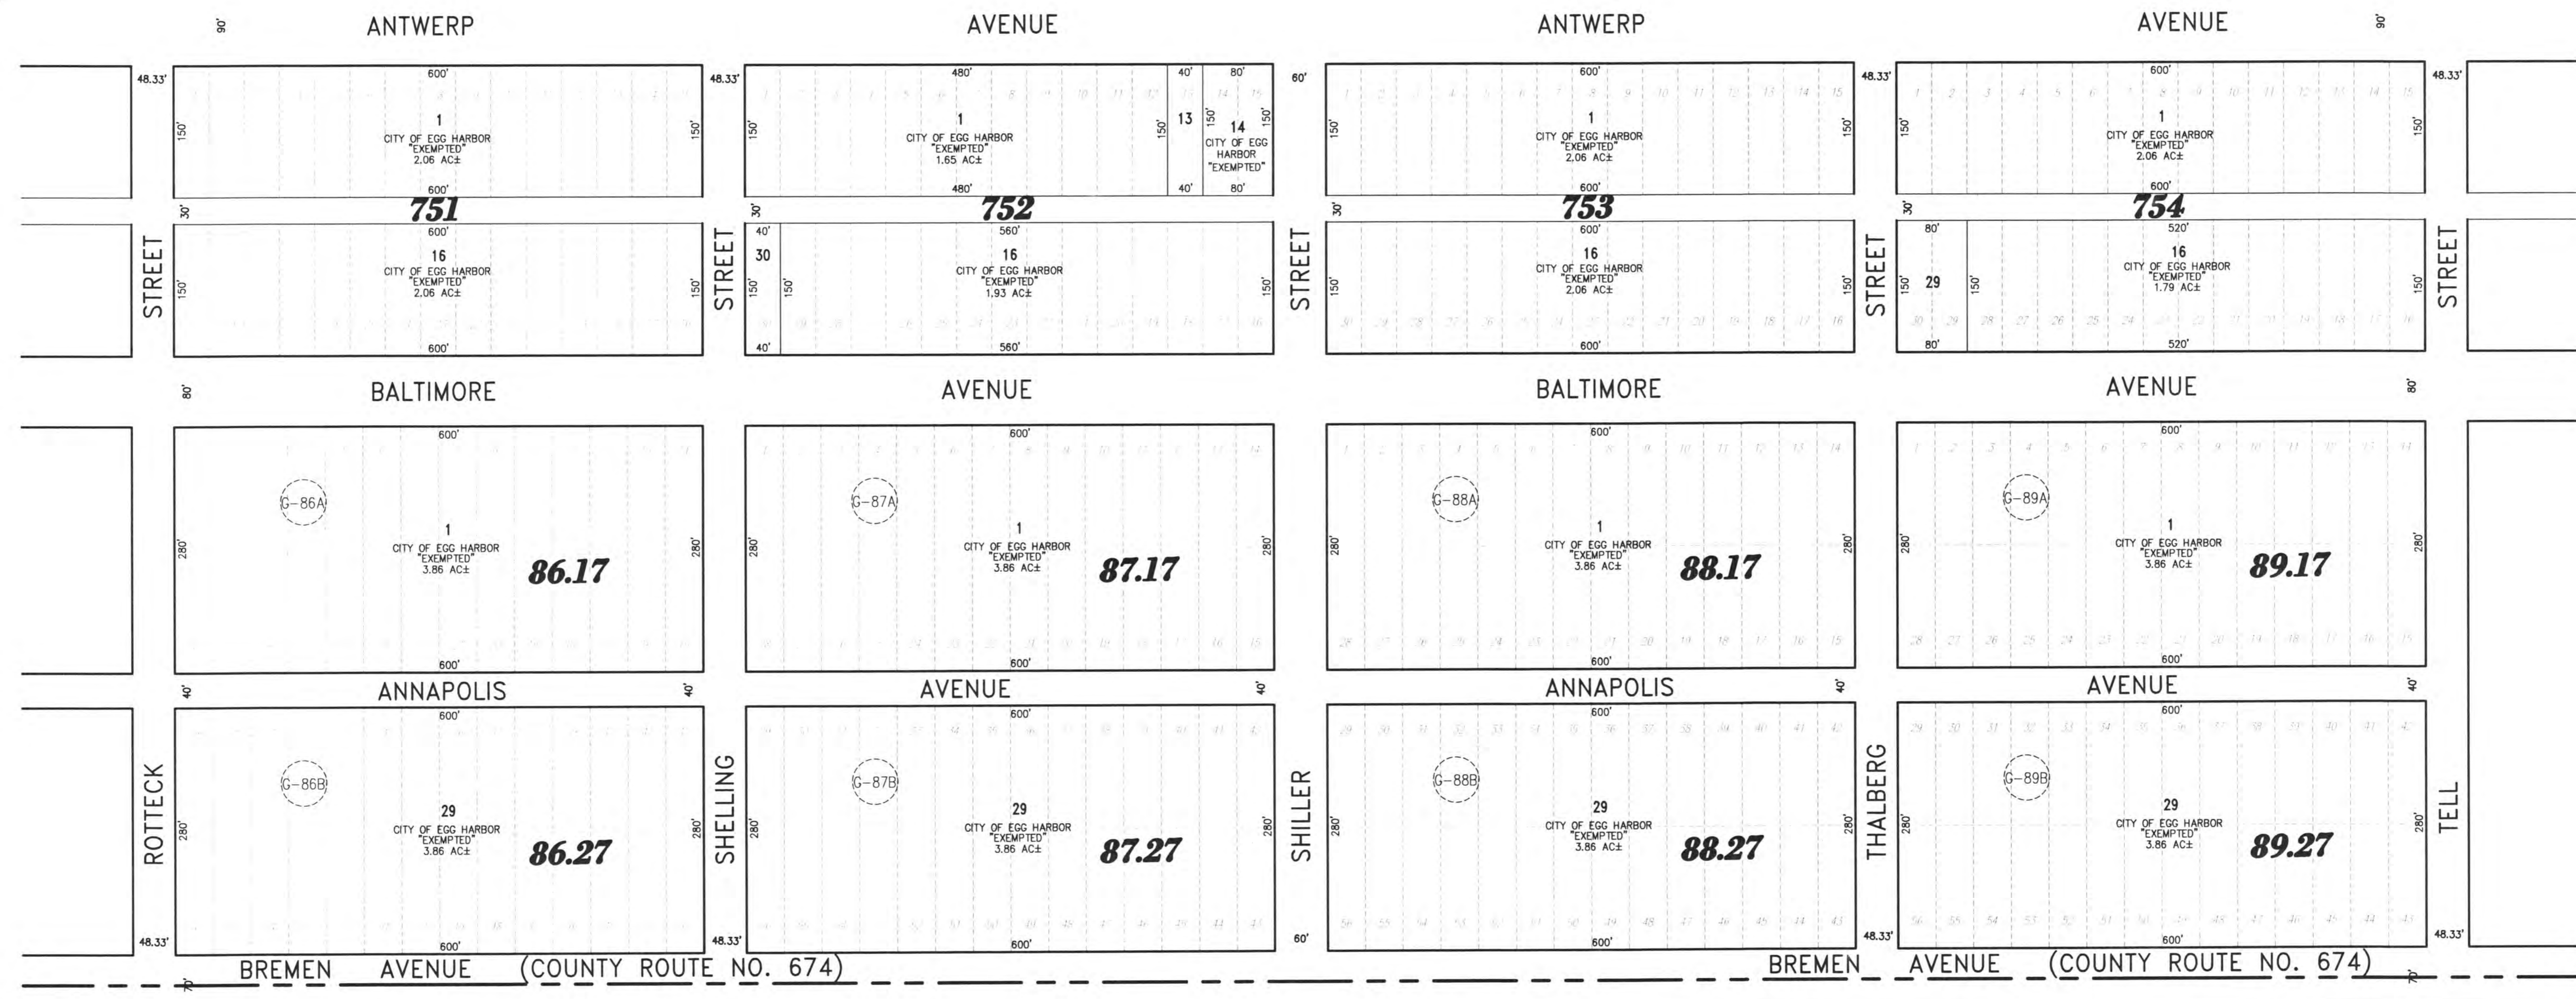

PLATE 47

PLATE 43

PLATE 53

TOWNSHIP OF GALLOWAY
COUNTY OF ATLANTIC

TAX MAP
CITY OF EGG HARBOR

ATLANTIC COUNTY NEW JERSEY
SCALE: 1" = 100' DATE: 9-17-1999
CRAIG F. REMINGTON LAND SURVEYOR LIC. NO. 23924

REMINGTON, VERNICK & WALBERG ENGINEERS
845 N. MAN STREET, PLEASANTVILLE, N.J. 08232
(609) 645-780, FAX (609) 645-7076
WEB SITE ADDRESS: WWW.RVE.COM