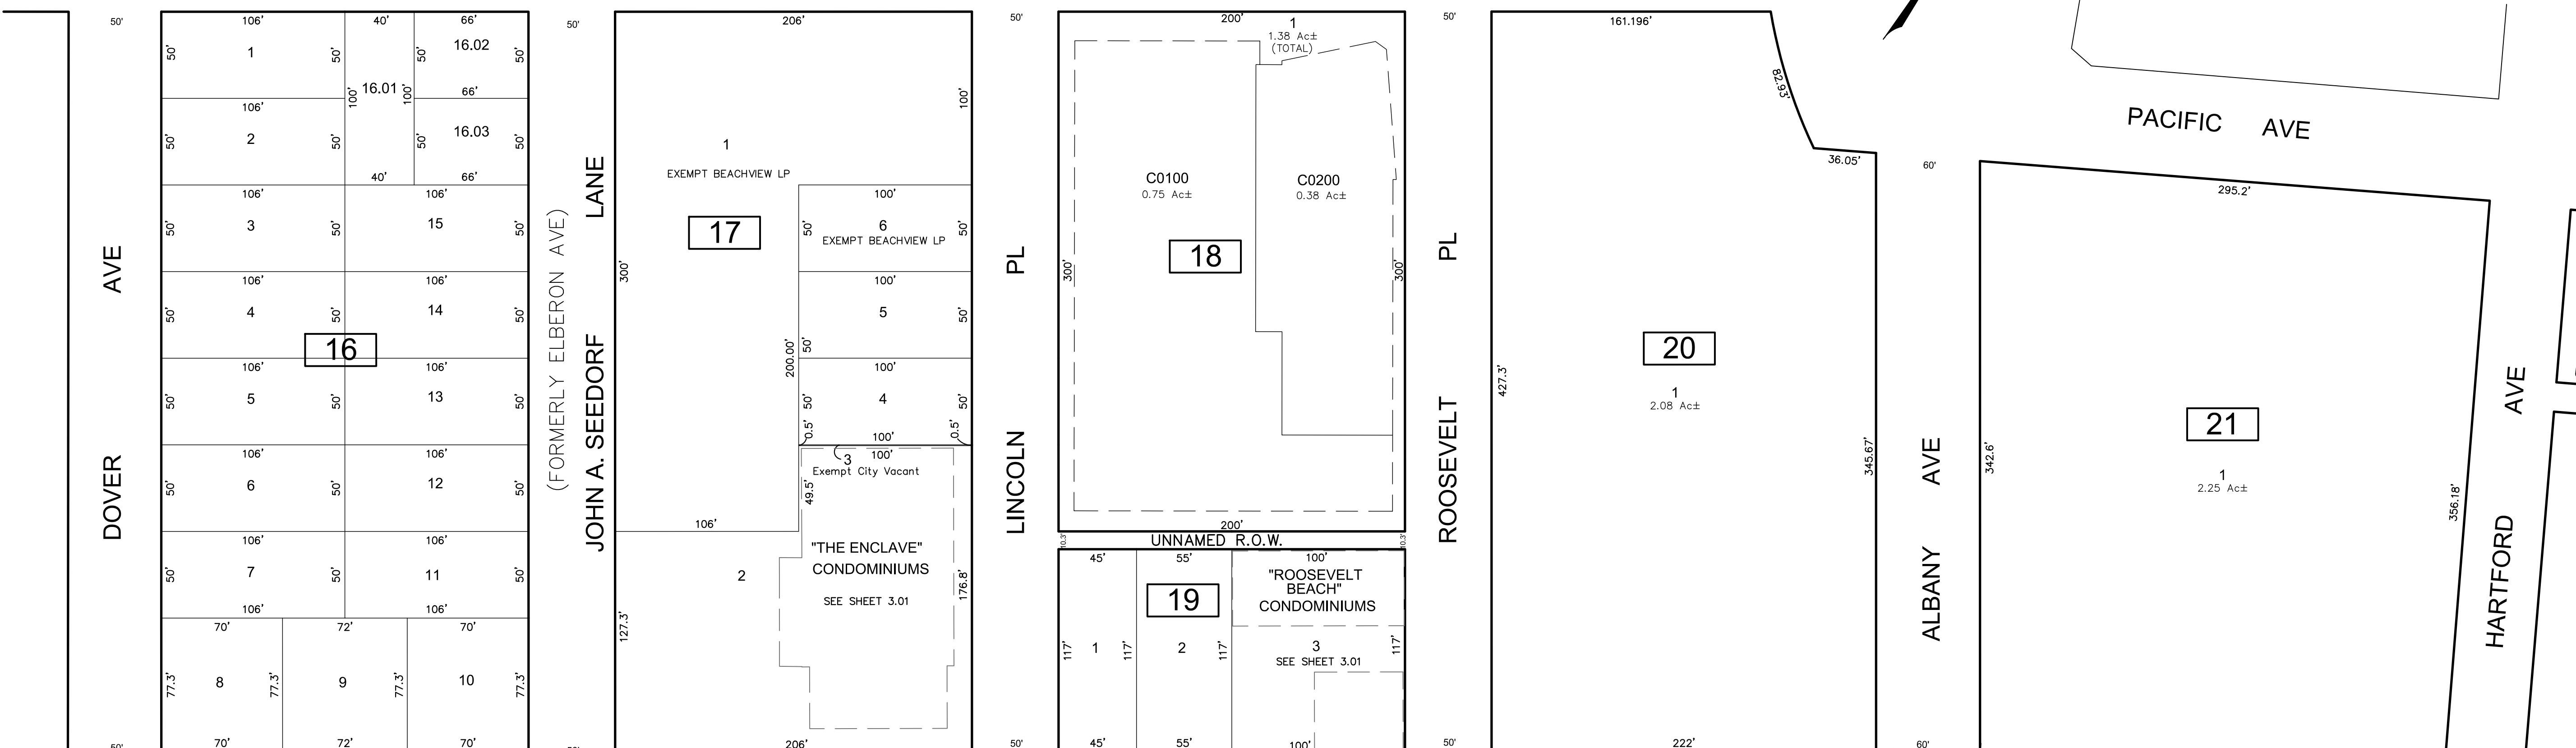

SHEET 35

ELBERON AVE

HARRISBURG AVE

TRENTON AVE

ATLANTIC AVE

ATLANTIC AVE

PACIFIC AVE

DOVER AVE

LANE (FORMERLY ELBERON AVE) JOHN A. SEEDORF

LINCOLN PL

ROOSEVELT PL

ALBANY AVE

HARTFORD AVE

UNNAMED ALLEY

SHEET 2

SHEET 4

BOARDWALK