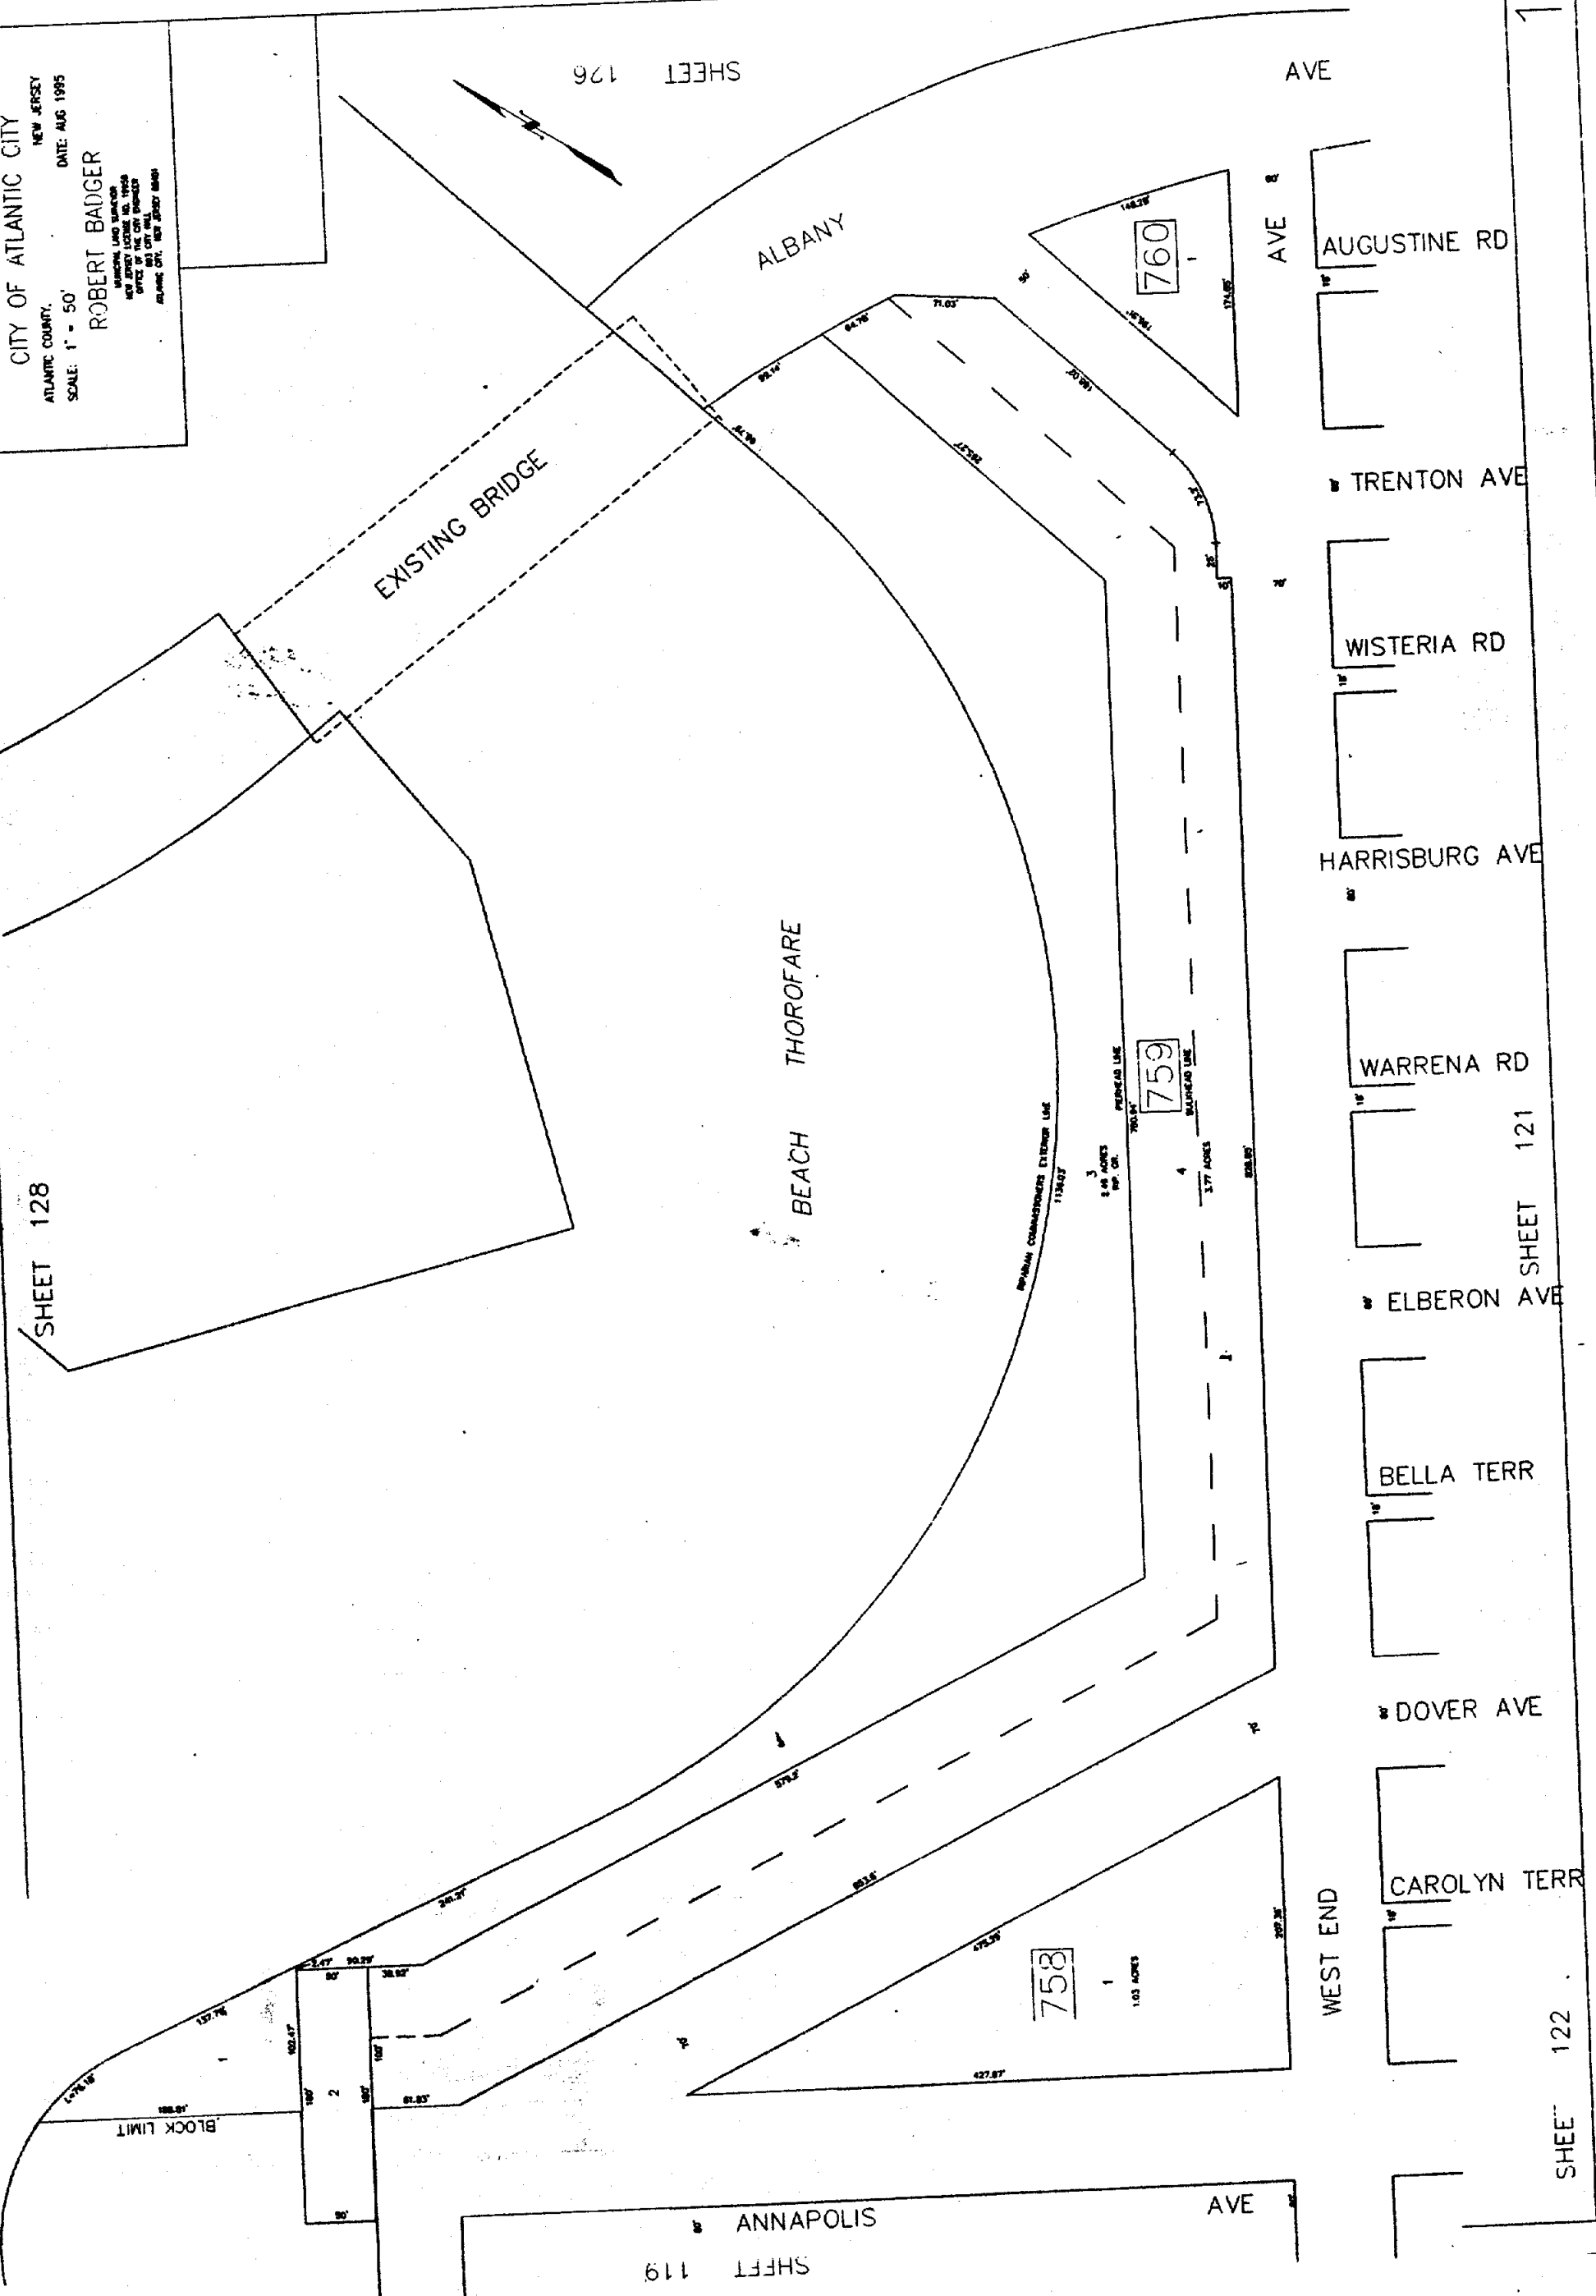

TAX MAP
 CITY OF ATLANTIC CITY
 NEW JERSEY
 ATLANTIC COUNTY
 SCALE: 1" = 50'
 DATE: AUG 1995
 ROBERT BADGER
 MUNICIPAL LAND SURVEYOR
 400 JERSEY AVENUE, 2ND FLOOR
 ATLANTIC CITY, NEW JERSEY 08402

SHEET 126

SHEET 128

SHEET 119

SHEET 121

SHEET 122

EXISTING BRIDGE

ALBANY

BEACH THOROFARE

AVE

AVE

AUGUSTINE RD

TRENTON AVE

WISTERIA RD

HARRISBURG AVE

WARRENA RD

ELBERON AVE

BELLA TERR

BLOCK LIMIT

REPAIRS COMMENCED EXTENSION LINE
 118.07'

3
 1.46 ACRES
 REP. OR.

4
 1.77 ACRES

1
 1.03 ACRES