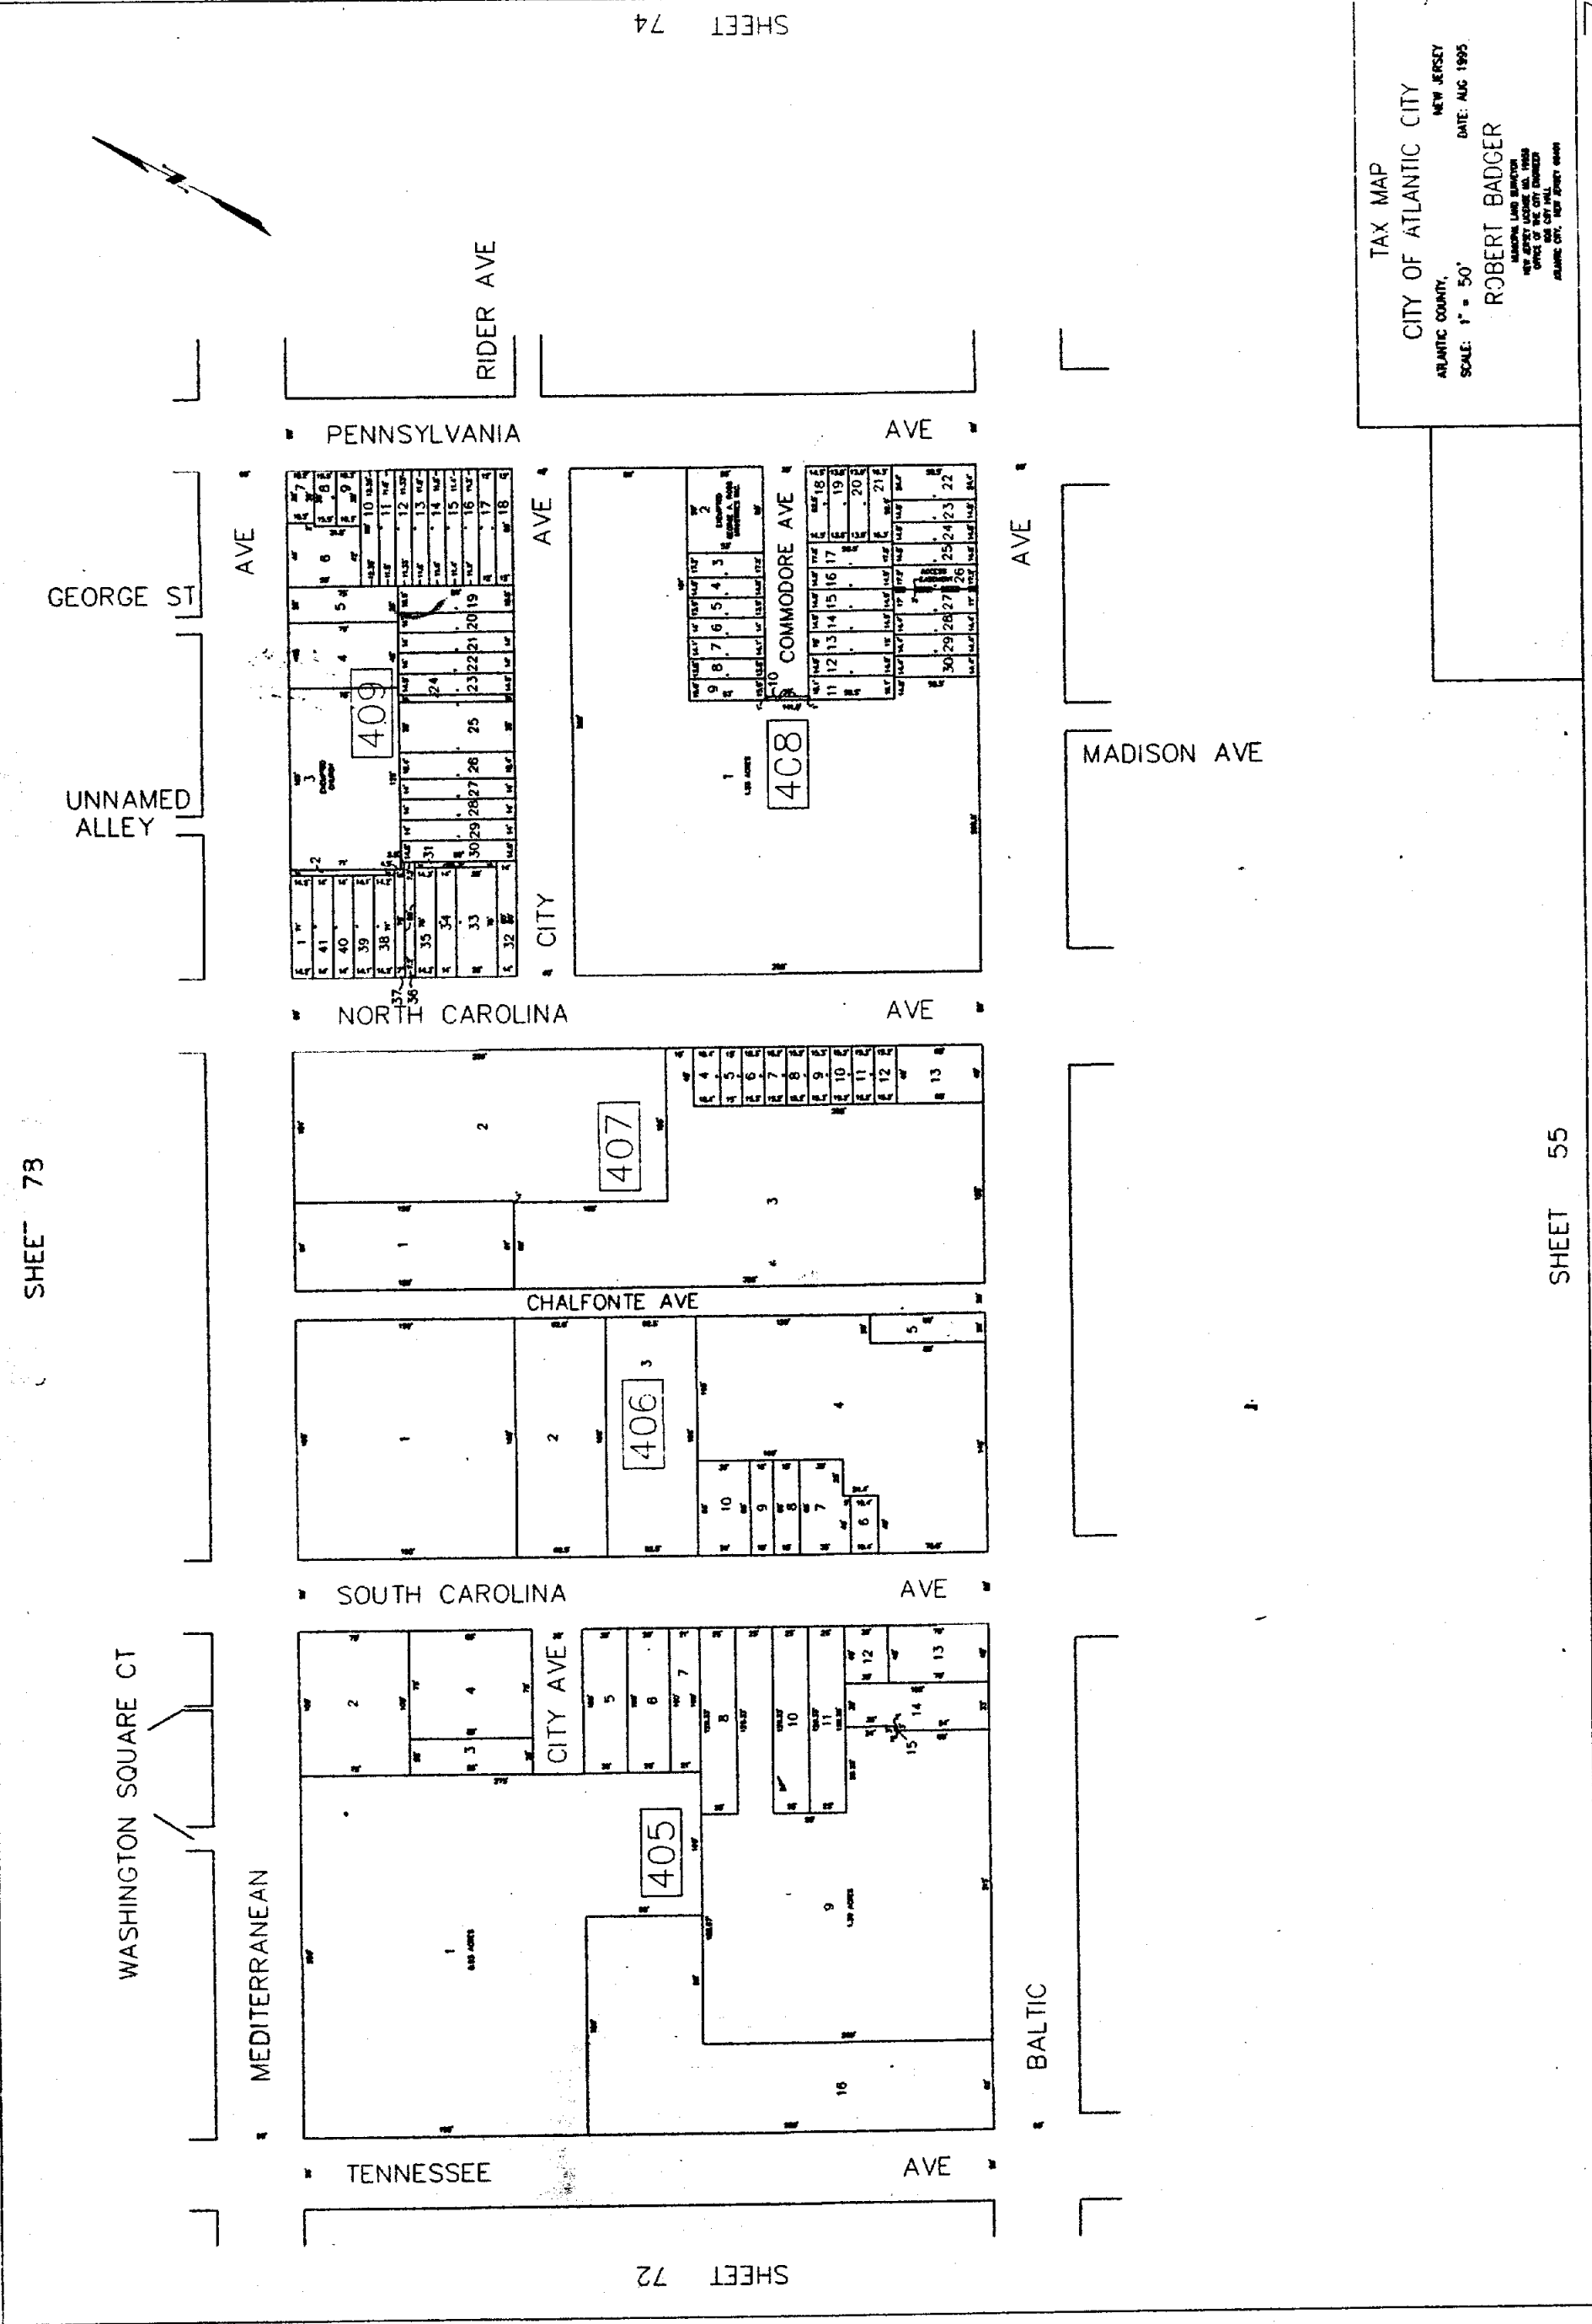

SHEET 73

SHEET 55

SHEET 74

SHEET 72

TAX MAP
 CITY OF ATLANTIC CITY
 ATLANTIC COUNTY, NEW JERSEY
 SCALE: 1" = 50'
 DATE: AUG 1995
 ROBERT BADGER
 MAPPING LABS BRANTON
 NEW JERSEY TAX MAPS
 OFFICE: 1000 N. 10TH ST.
 ATLANTIC CITY, NEW JERSEY 08401