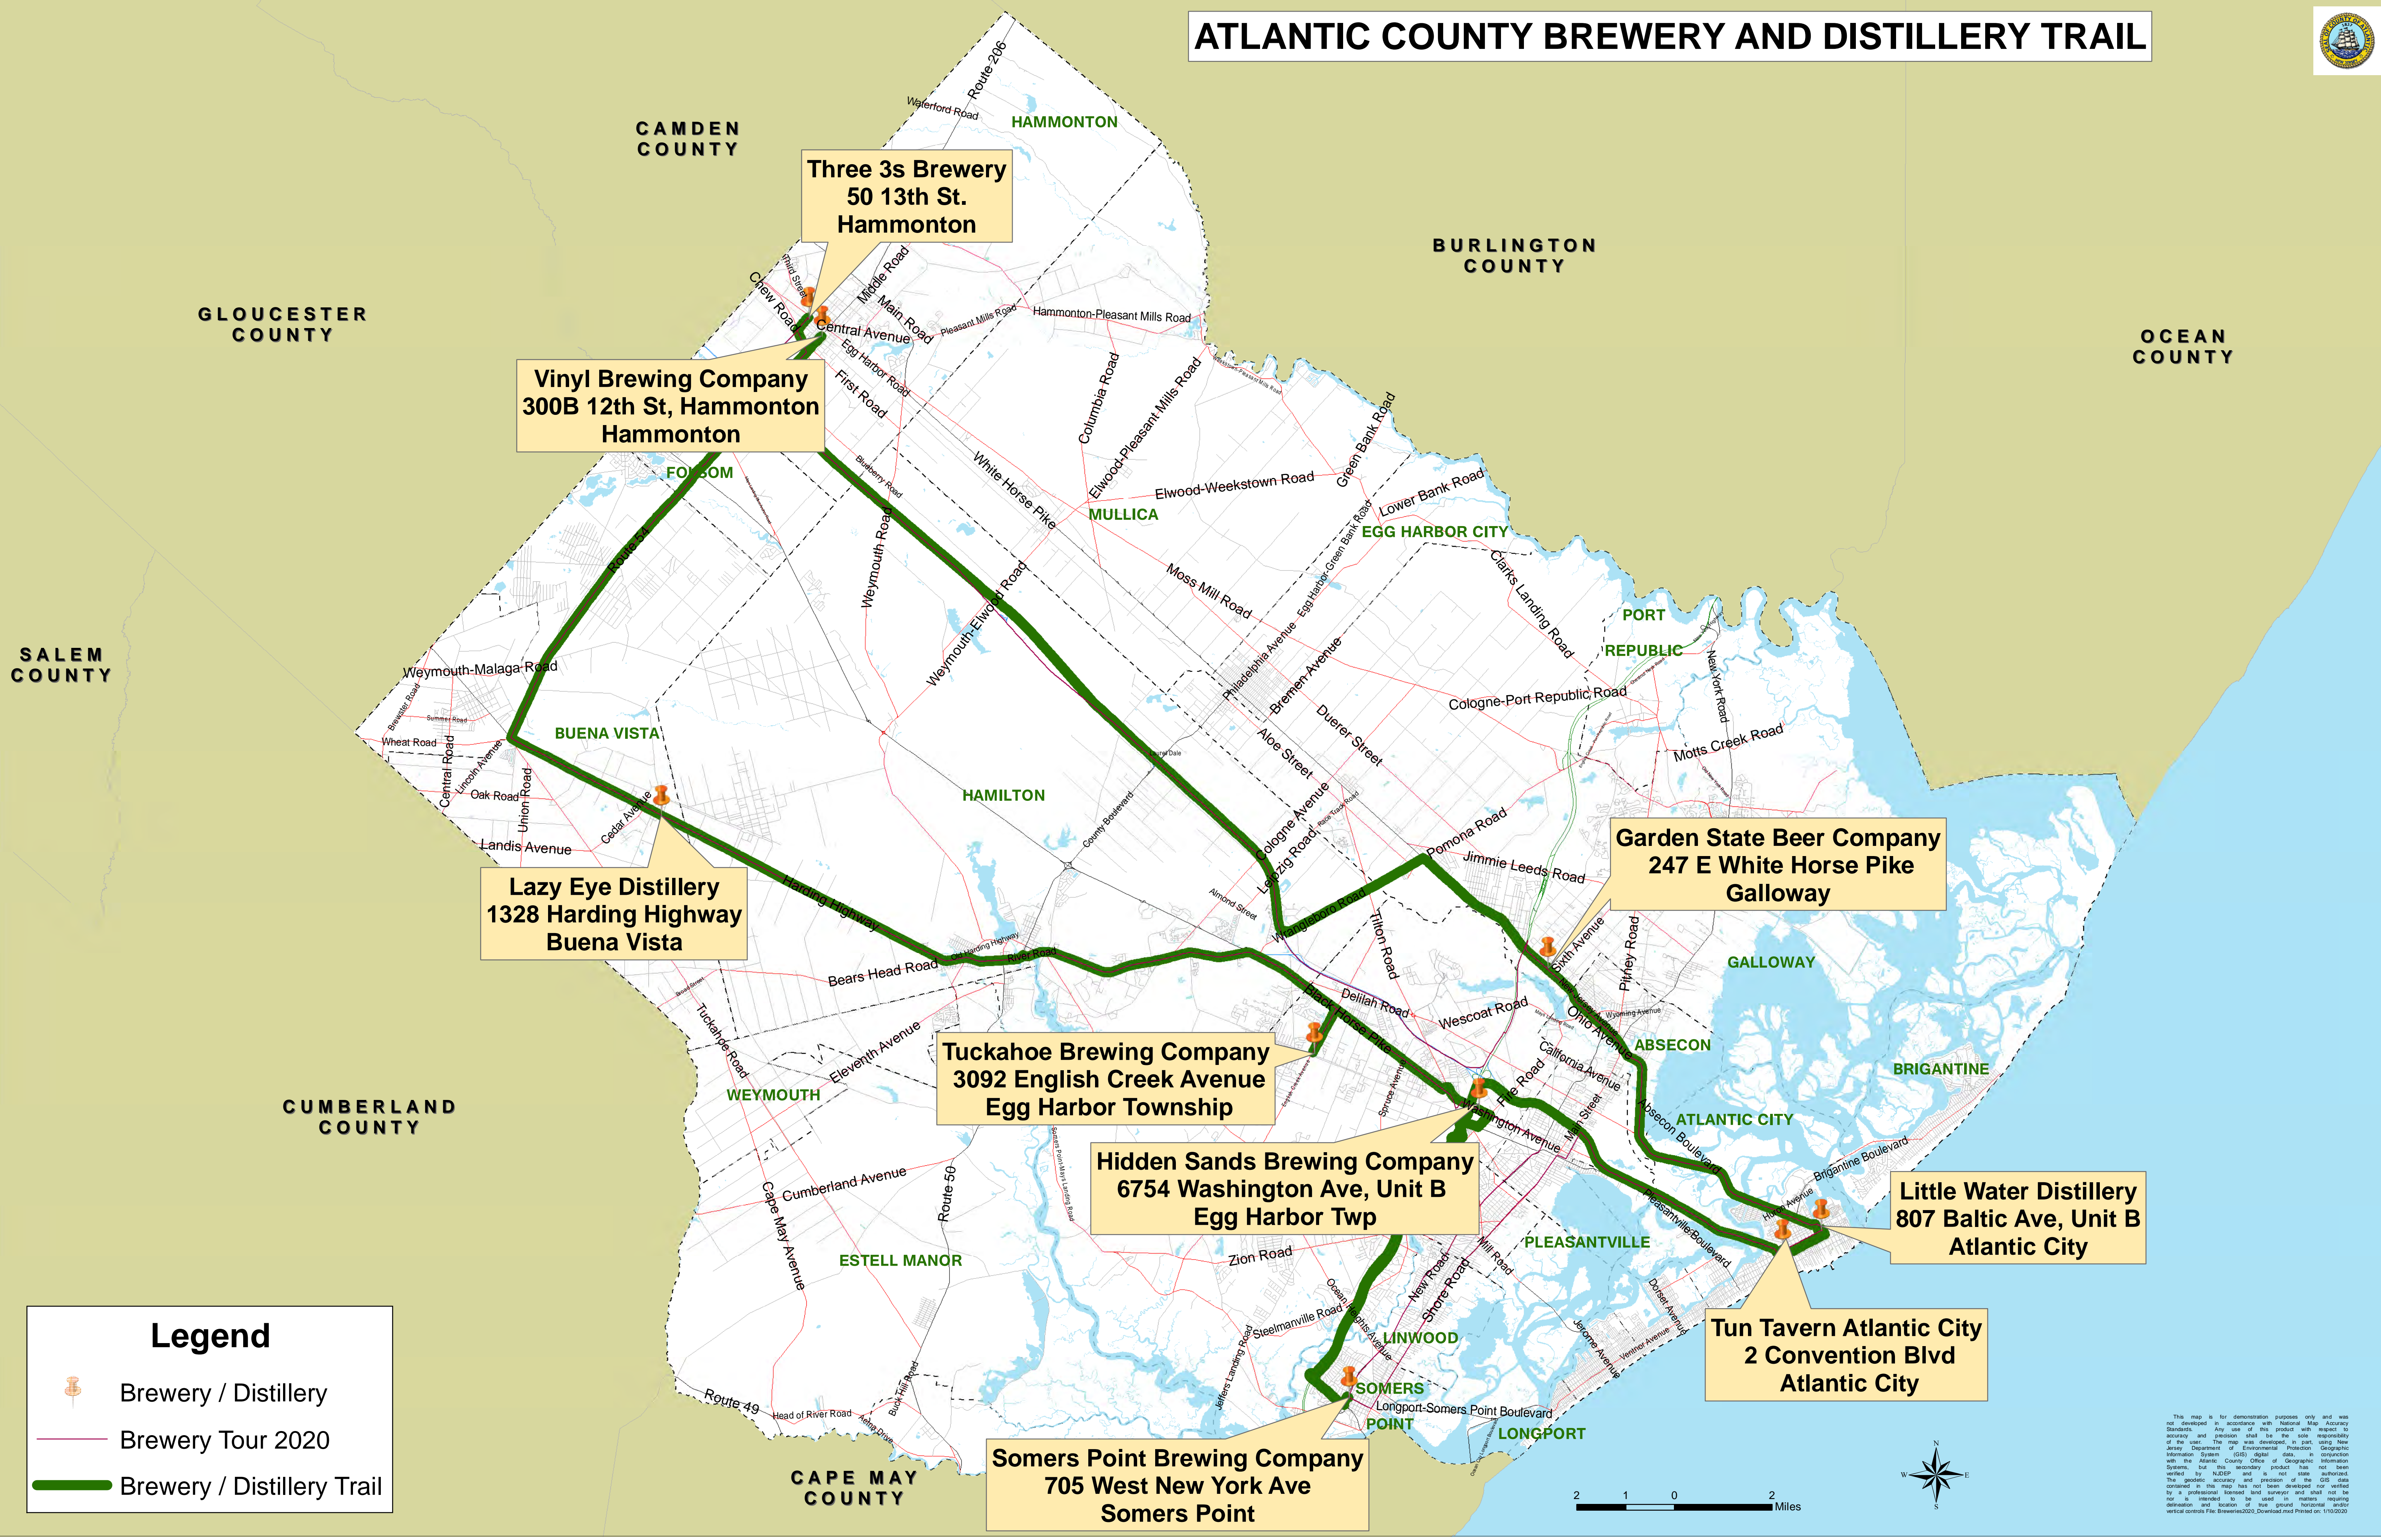

ATLANTIC COUNTY BREWERY AND DISTILLERY TRAIL

Three 3s Brewery
50 13th St.
Hammonton

Vinyl Brewing Company
300B 12th St, Hammonton
Hammonton

Lazy Eye Distillery
1328 Harding Highway
Buena Vista

Tuckahoe Brewing Company
3092 English Creek Avenue
Egg Harbor Township

Hidden Sands Brewing Company
6754 Washington Ave, Unit B
Egg Harbor Twp

Somers Point Brewing Company
705 West New York Ave
Somers Point

Garden State Beer Company
247 E White Horse Pike
Galloway

Little Water Distillery
807 Baltic Ave, Unit B
Atlantic City

Tun Tavern Atlantic City
2 Convention Blvd
Atlantic City

Legend

- Brewery / Distillery
- Brewery Tour 2020
- Brewery / Distillery Trail