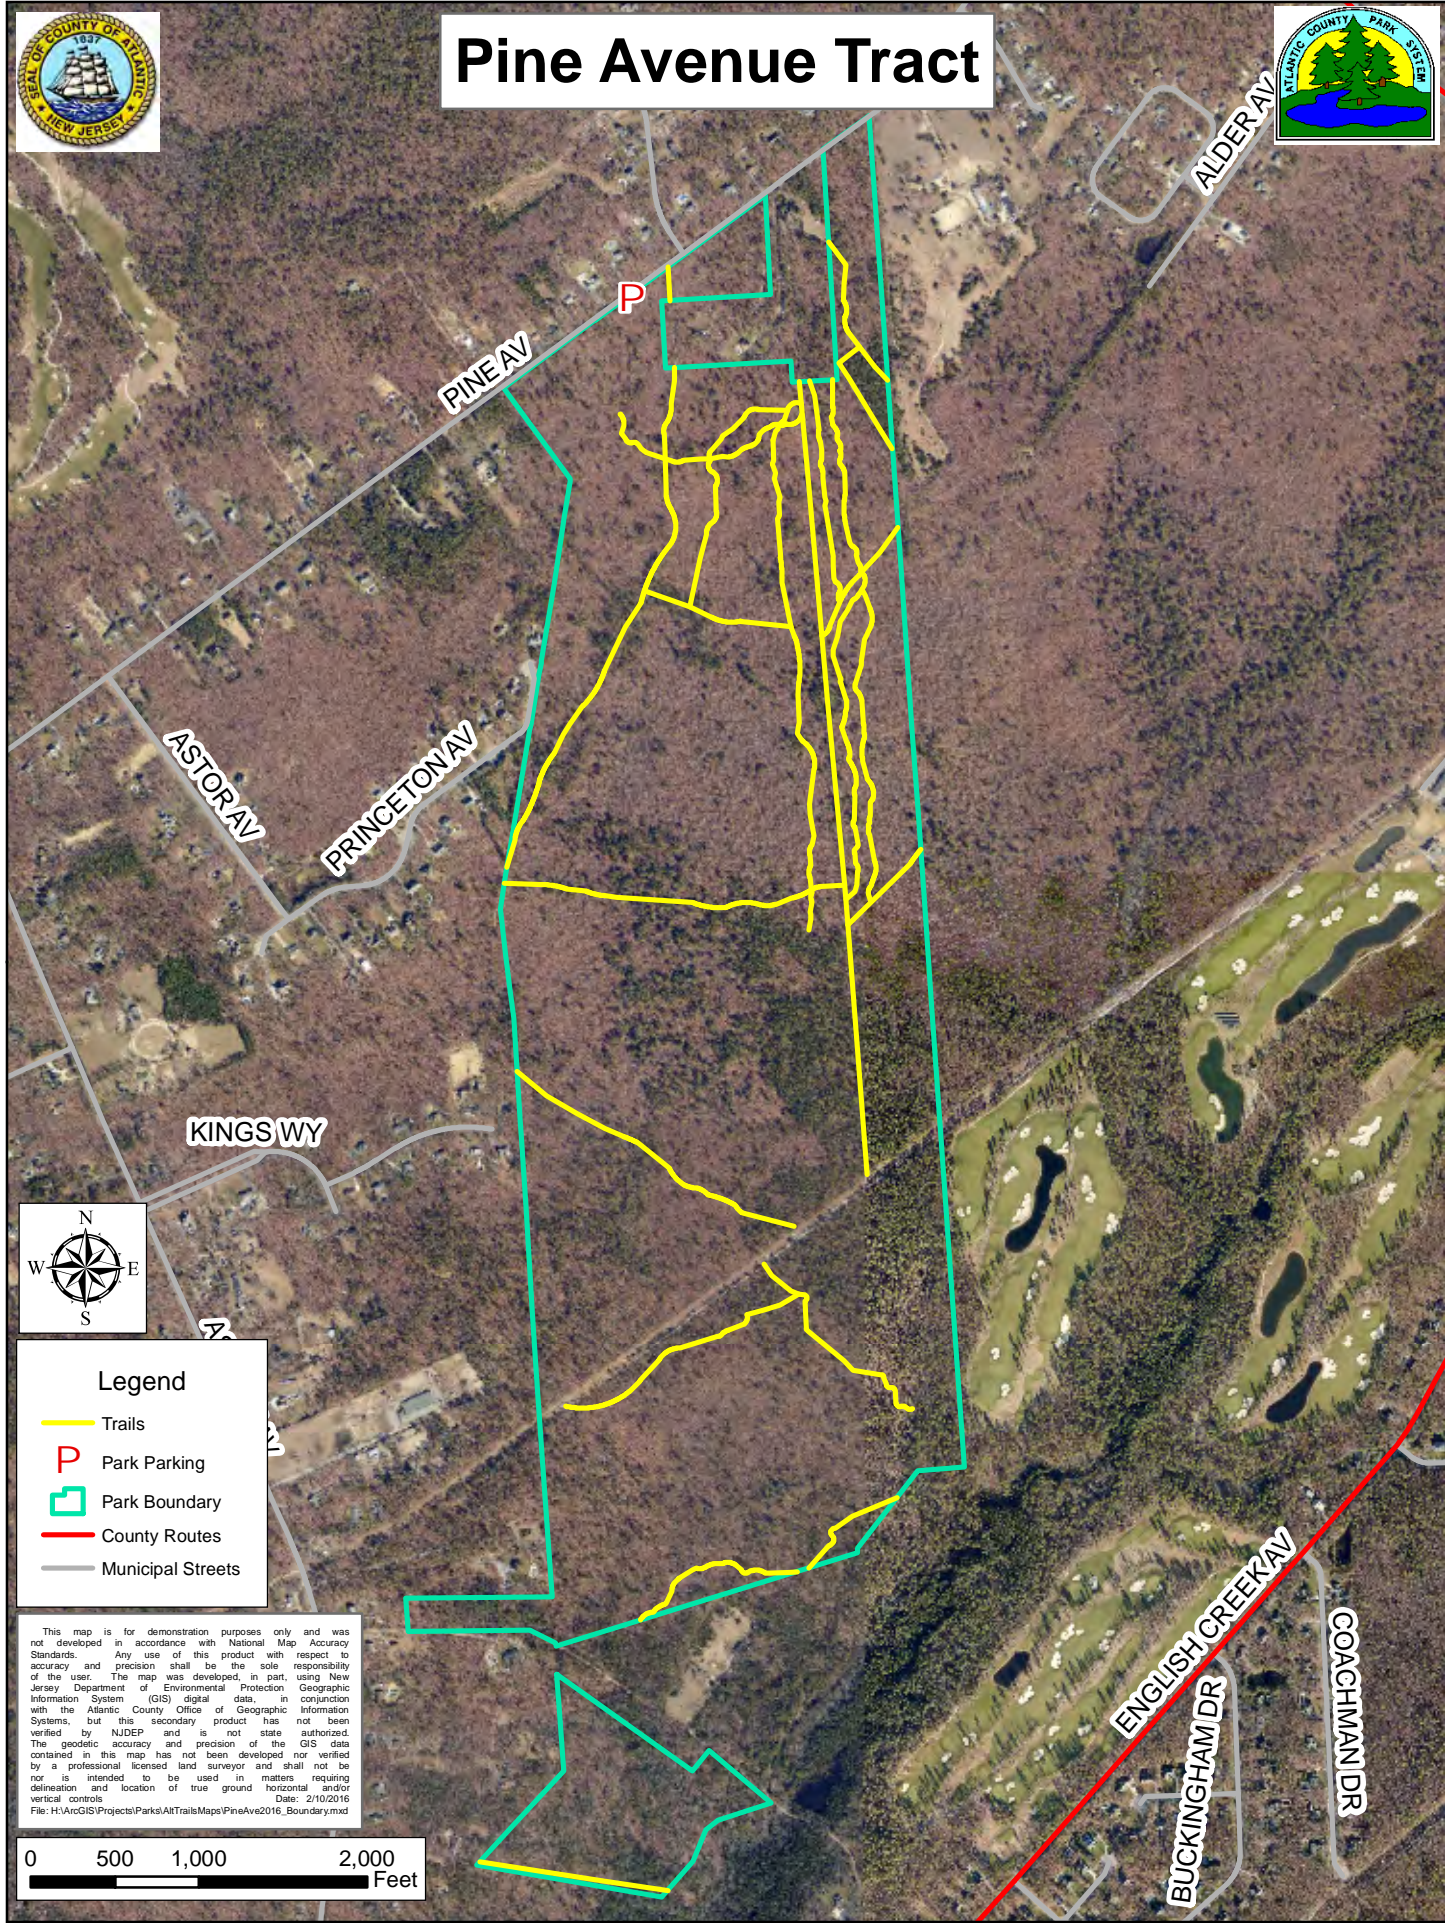

Pine Avenue Tract

Legend

- Trails
- P Park Parking
- Park Boundary
- County Routes
- Municipal Streets