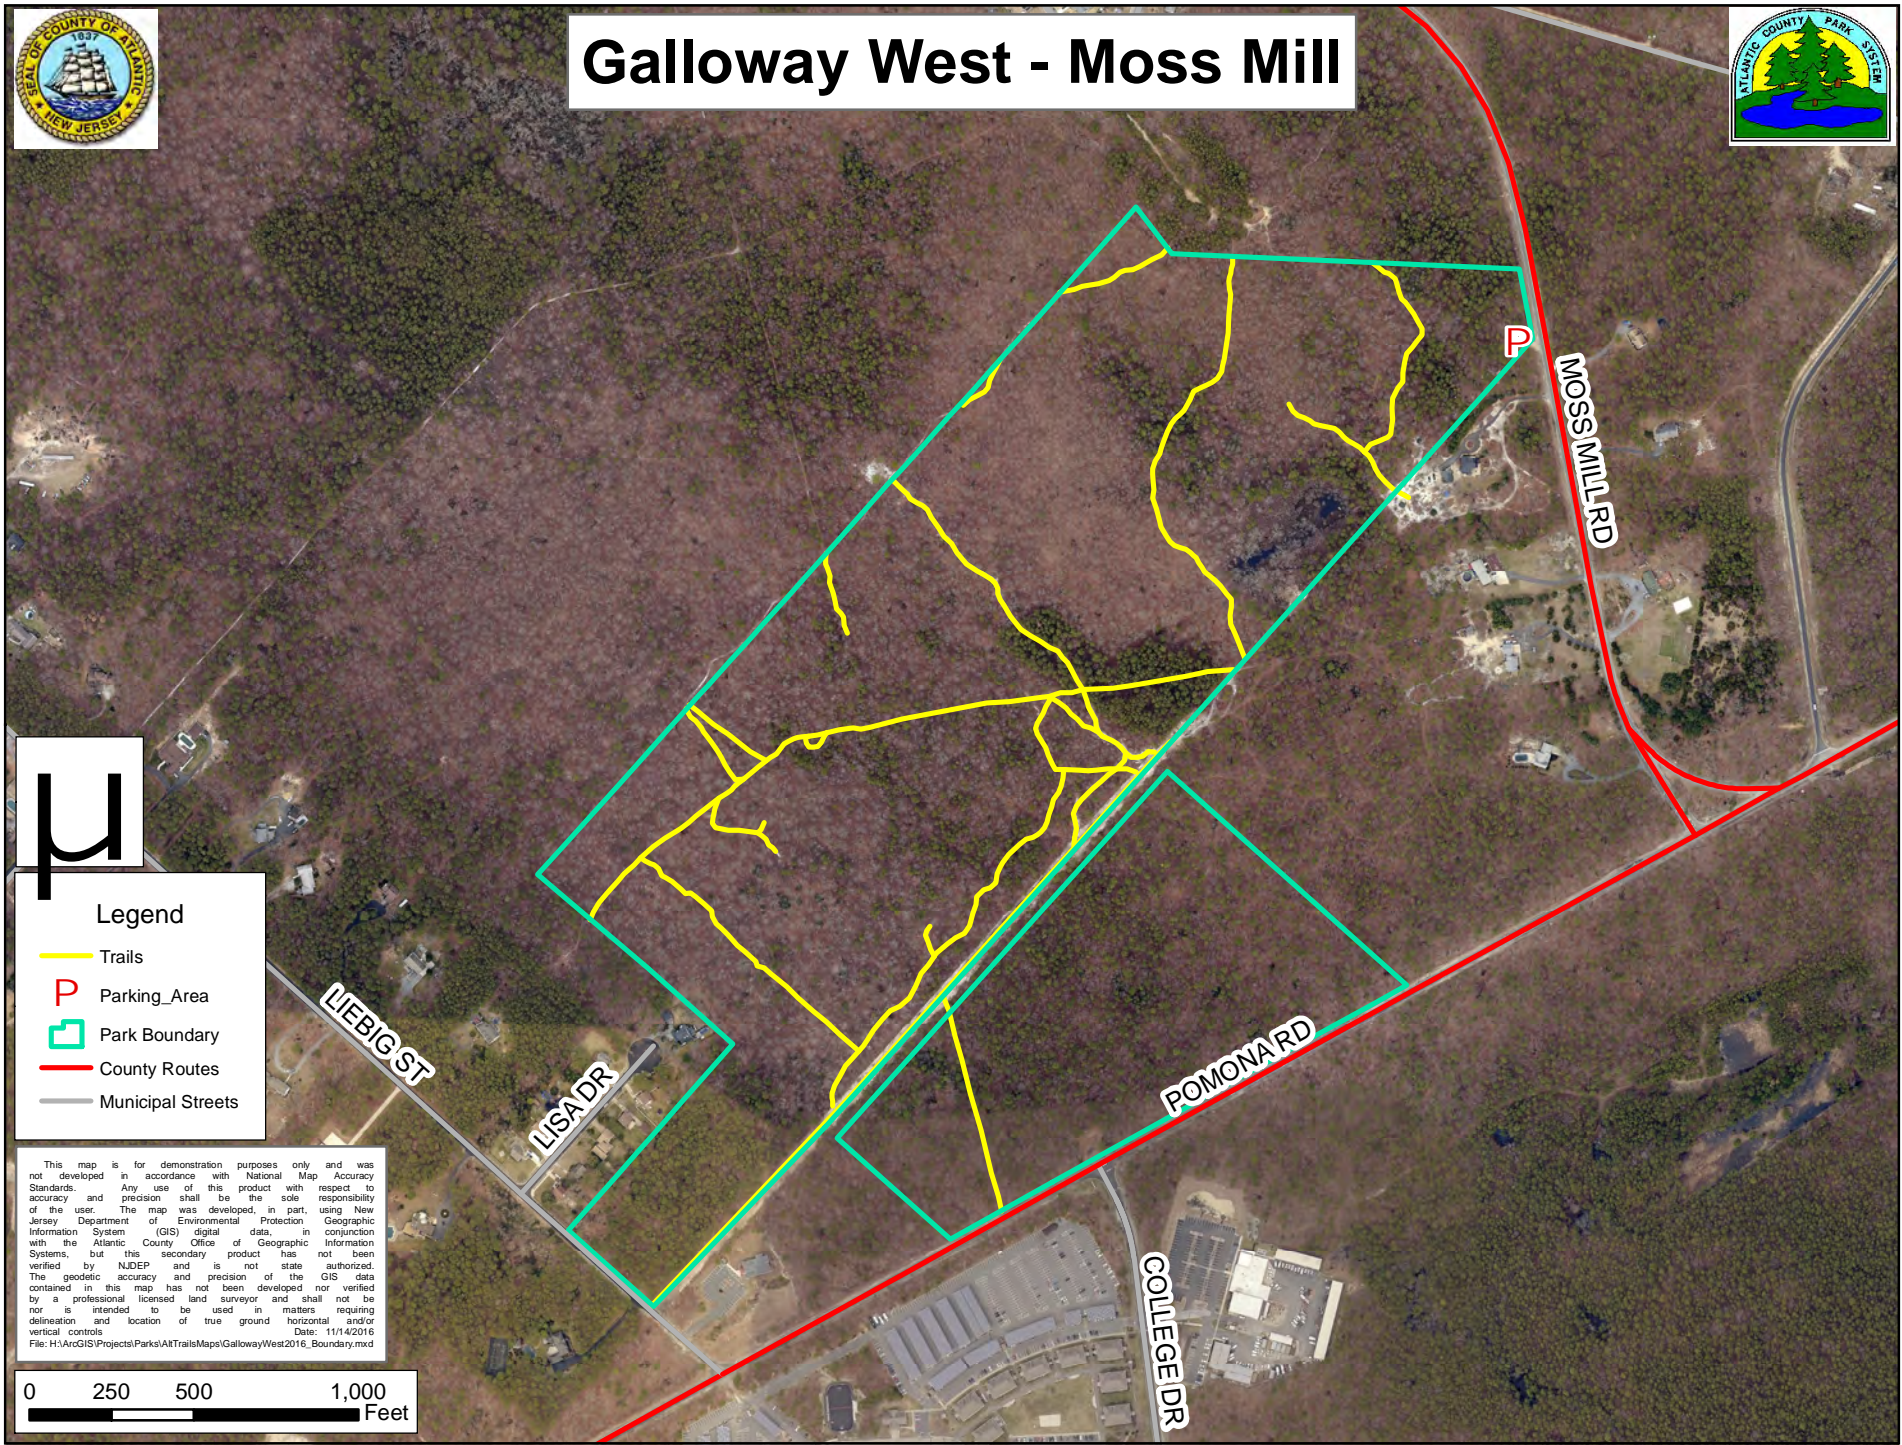

Galloway West - Moss Mill

Legend

- Trails
- Parking_Area
- Park Boundary
- County Routes
- Municipal Streets