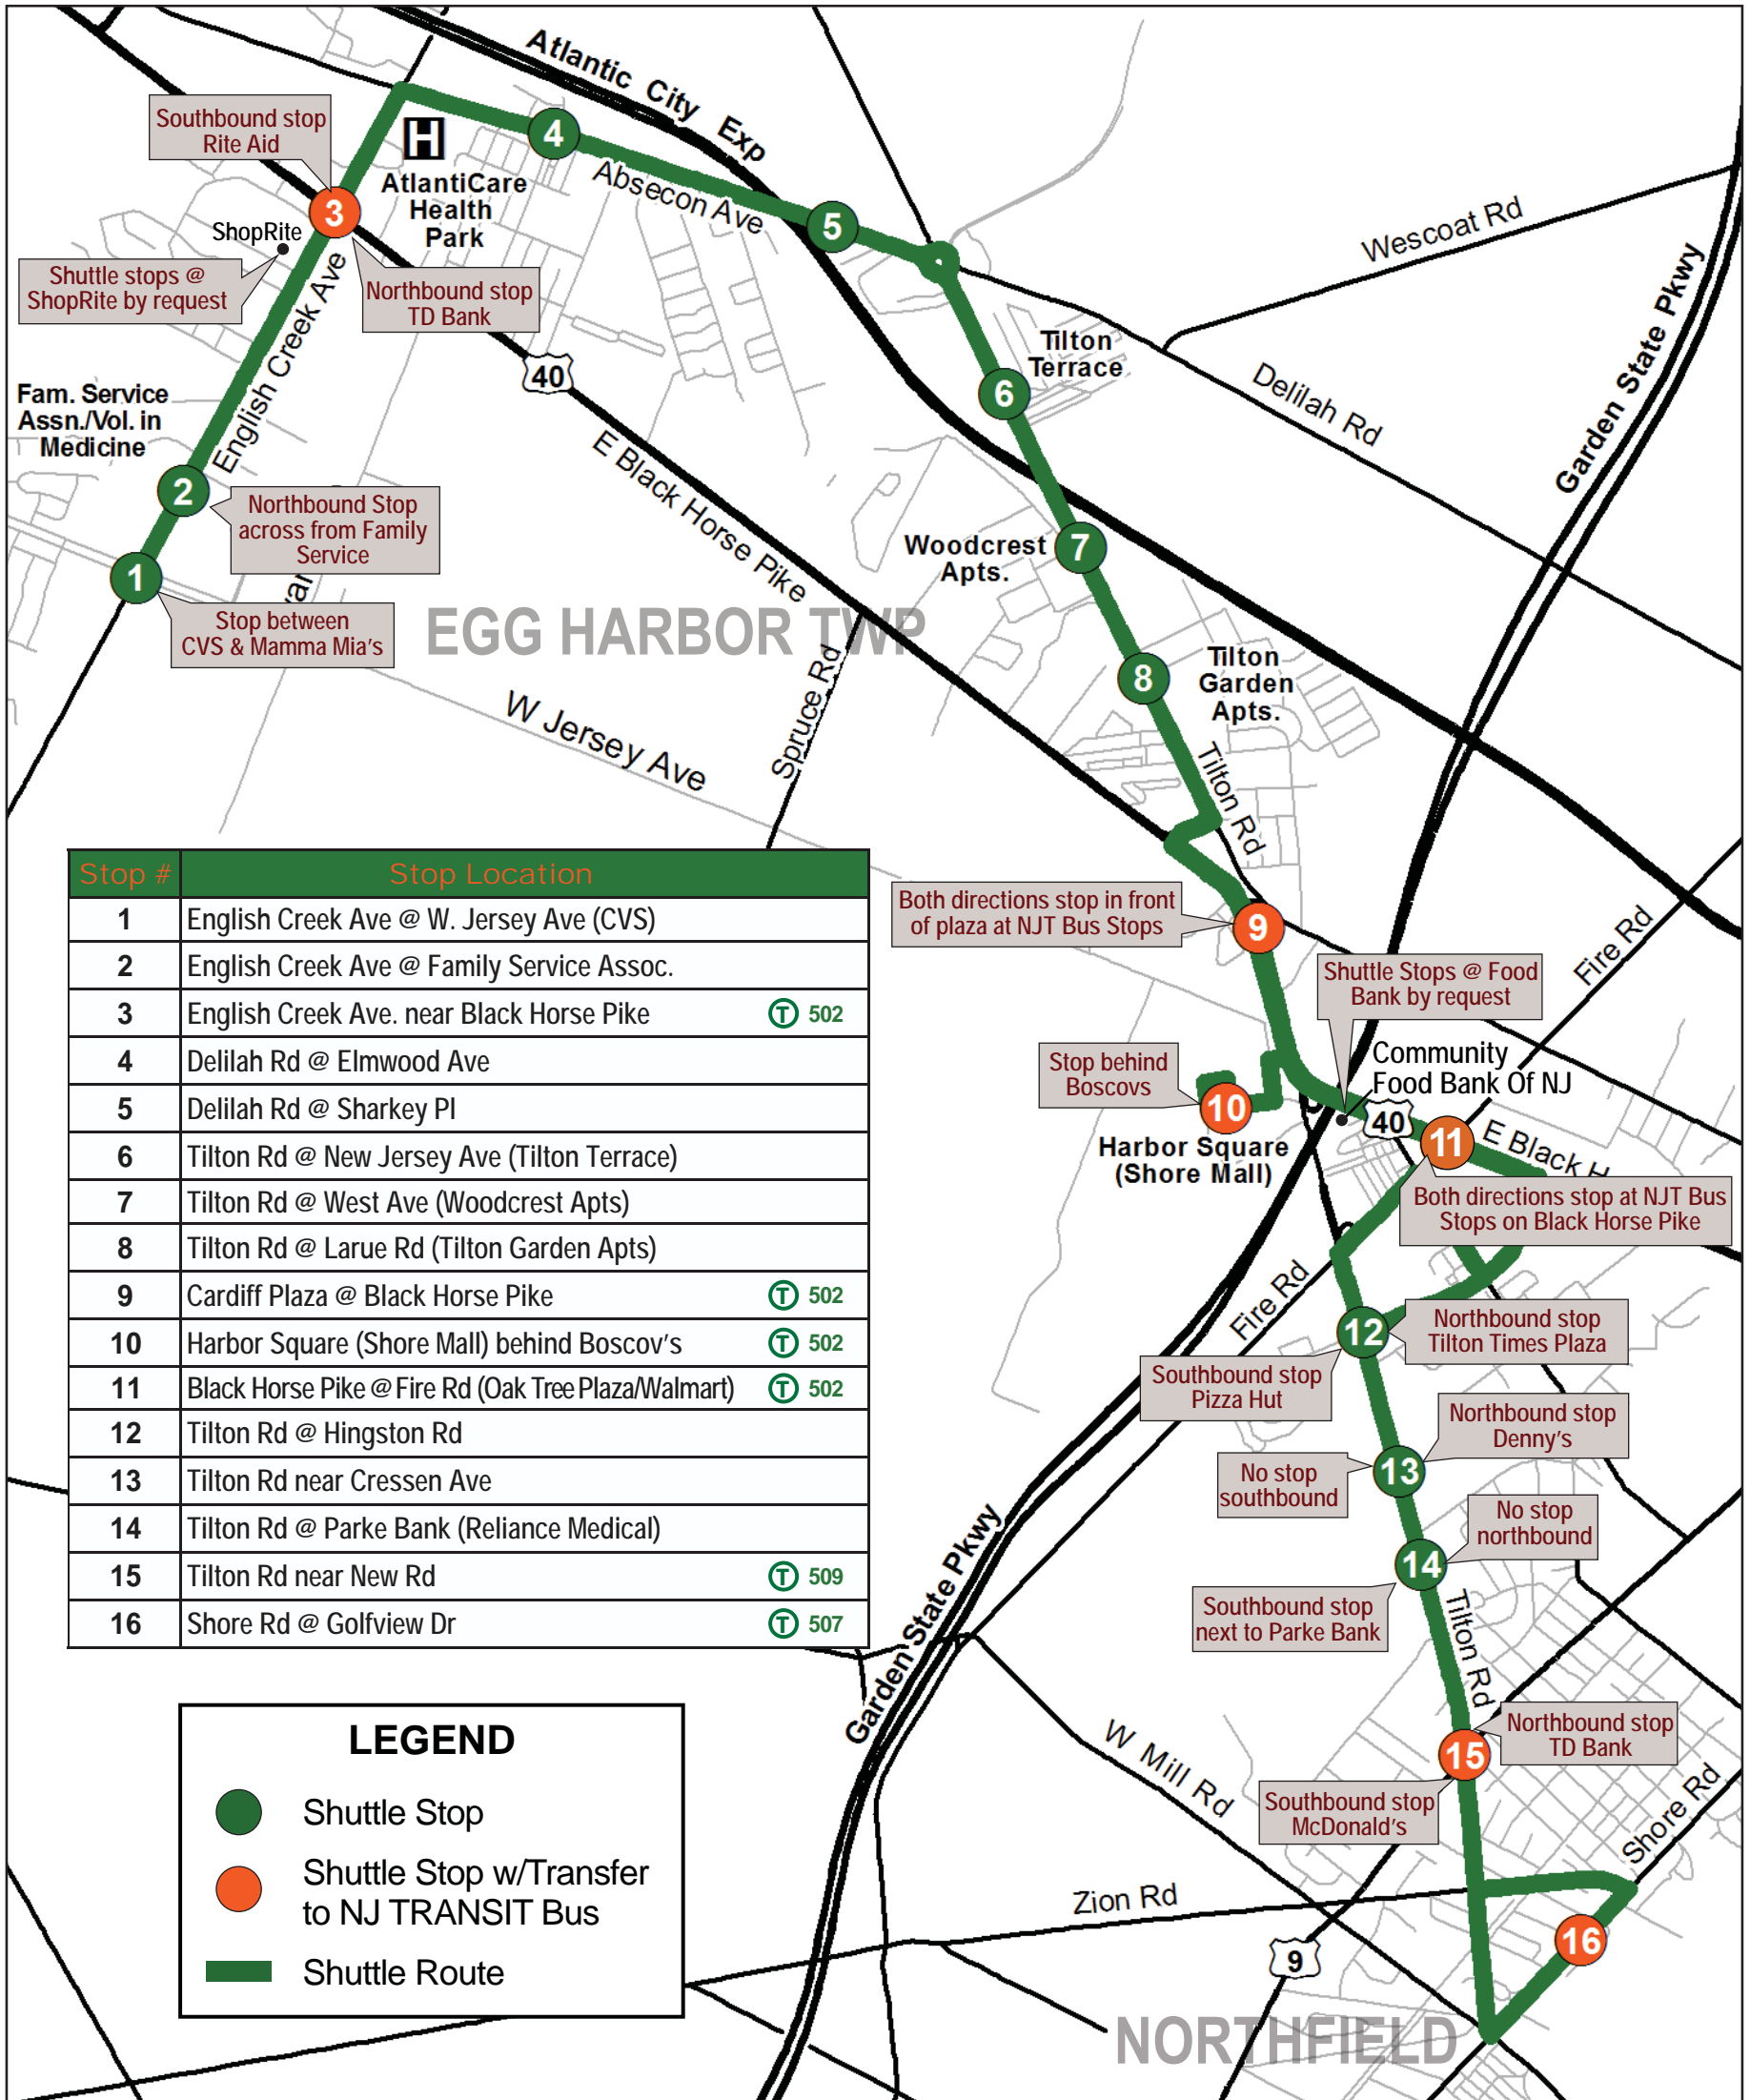

English Creek–Tilton Road Community Shuttle Route Map

LEGEND

- Shuttle Stop
- Shuttle Stop w/Transfer to NJ TRANSIT Bus
- Shuttle Route

T Transfer at stops #3, #9, #10 and #11 to NJT 502
Atlantic City-Hamilton Mall-Atlantic Cape Community College

T Transfer at stop #15 to NJT 509
Atlantic City-Somers Point

T Transfer at stop #16 to NJT 507
Atlantic City-Ocean City

Driver will only issue & accept transfers at stops numbered 3, 9, 10, 11, 15, & 16.