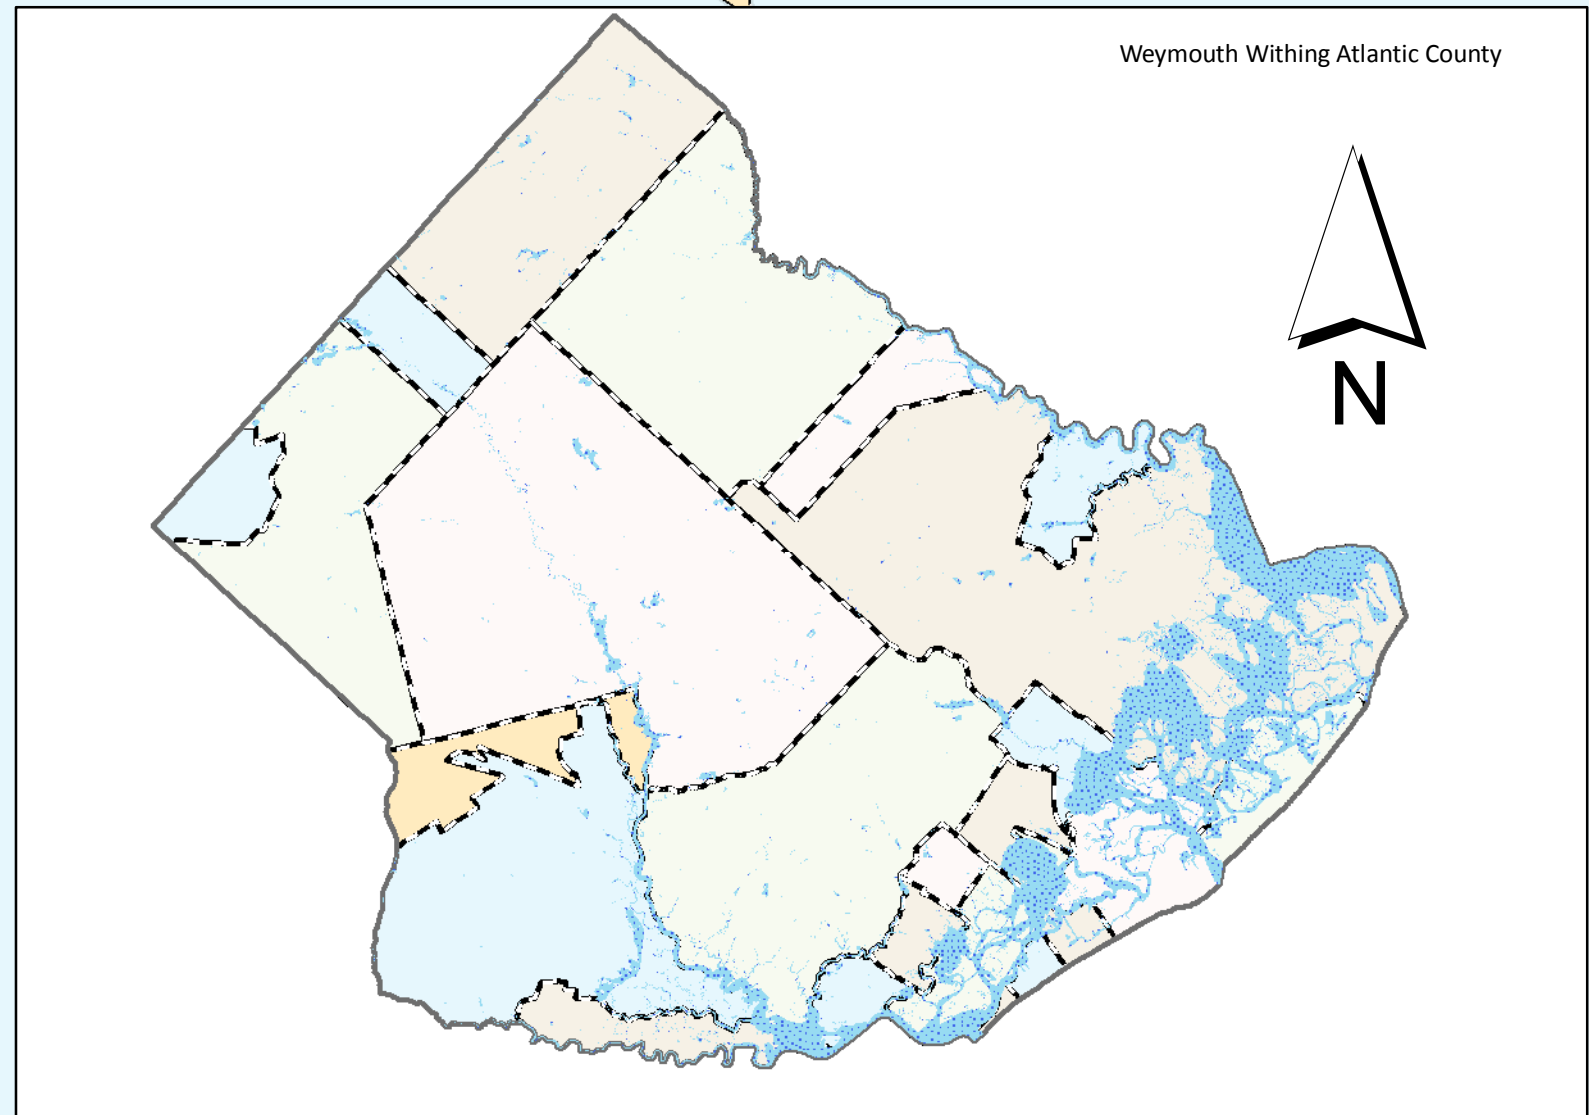

WEYMOUTH ATLANTIC COUNTY, NEW JERSEY

Road Lengths		
Road Type	Length in feet	Length in Miles
County	51874.7925	9.824771
Electrical	16805.684	3.182895
Municipal	161755.5291	30.635517
Other	21814.4258	4.13152
Railroad	13327.5882	2.524164
State	5168.7416	0.978928

Open Space Type		
Open Space Type	Area in Acres	Area in Miles
Municipal Open Space	128977.6794	319.718012
NJ Natural Lands Trust	4525483.6624	103.89081
NJDEP Fish and Wildlife	38503934.0936	883.928698

Area and Population			
Area Square Miles	1990 Population	2000 Population	Estimated 2006 Population
2.420391	1988	2254	2296