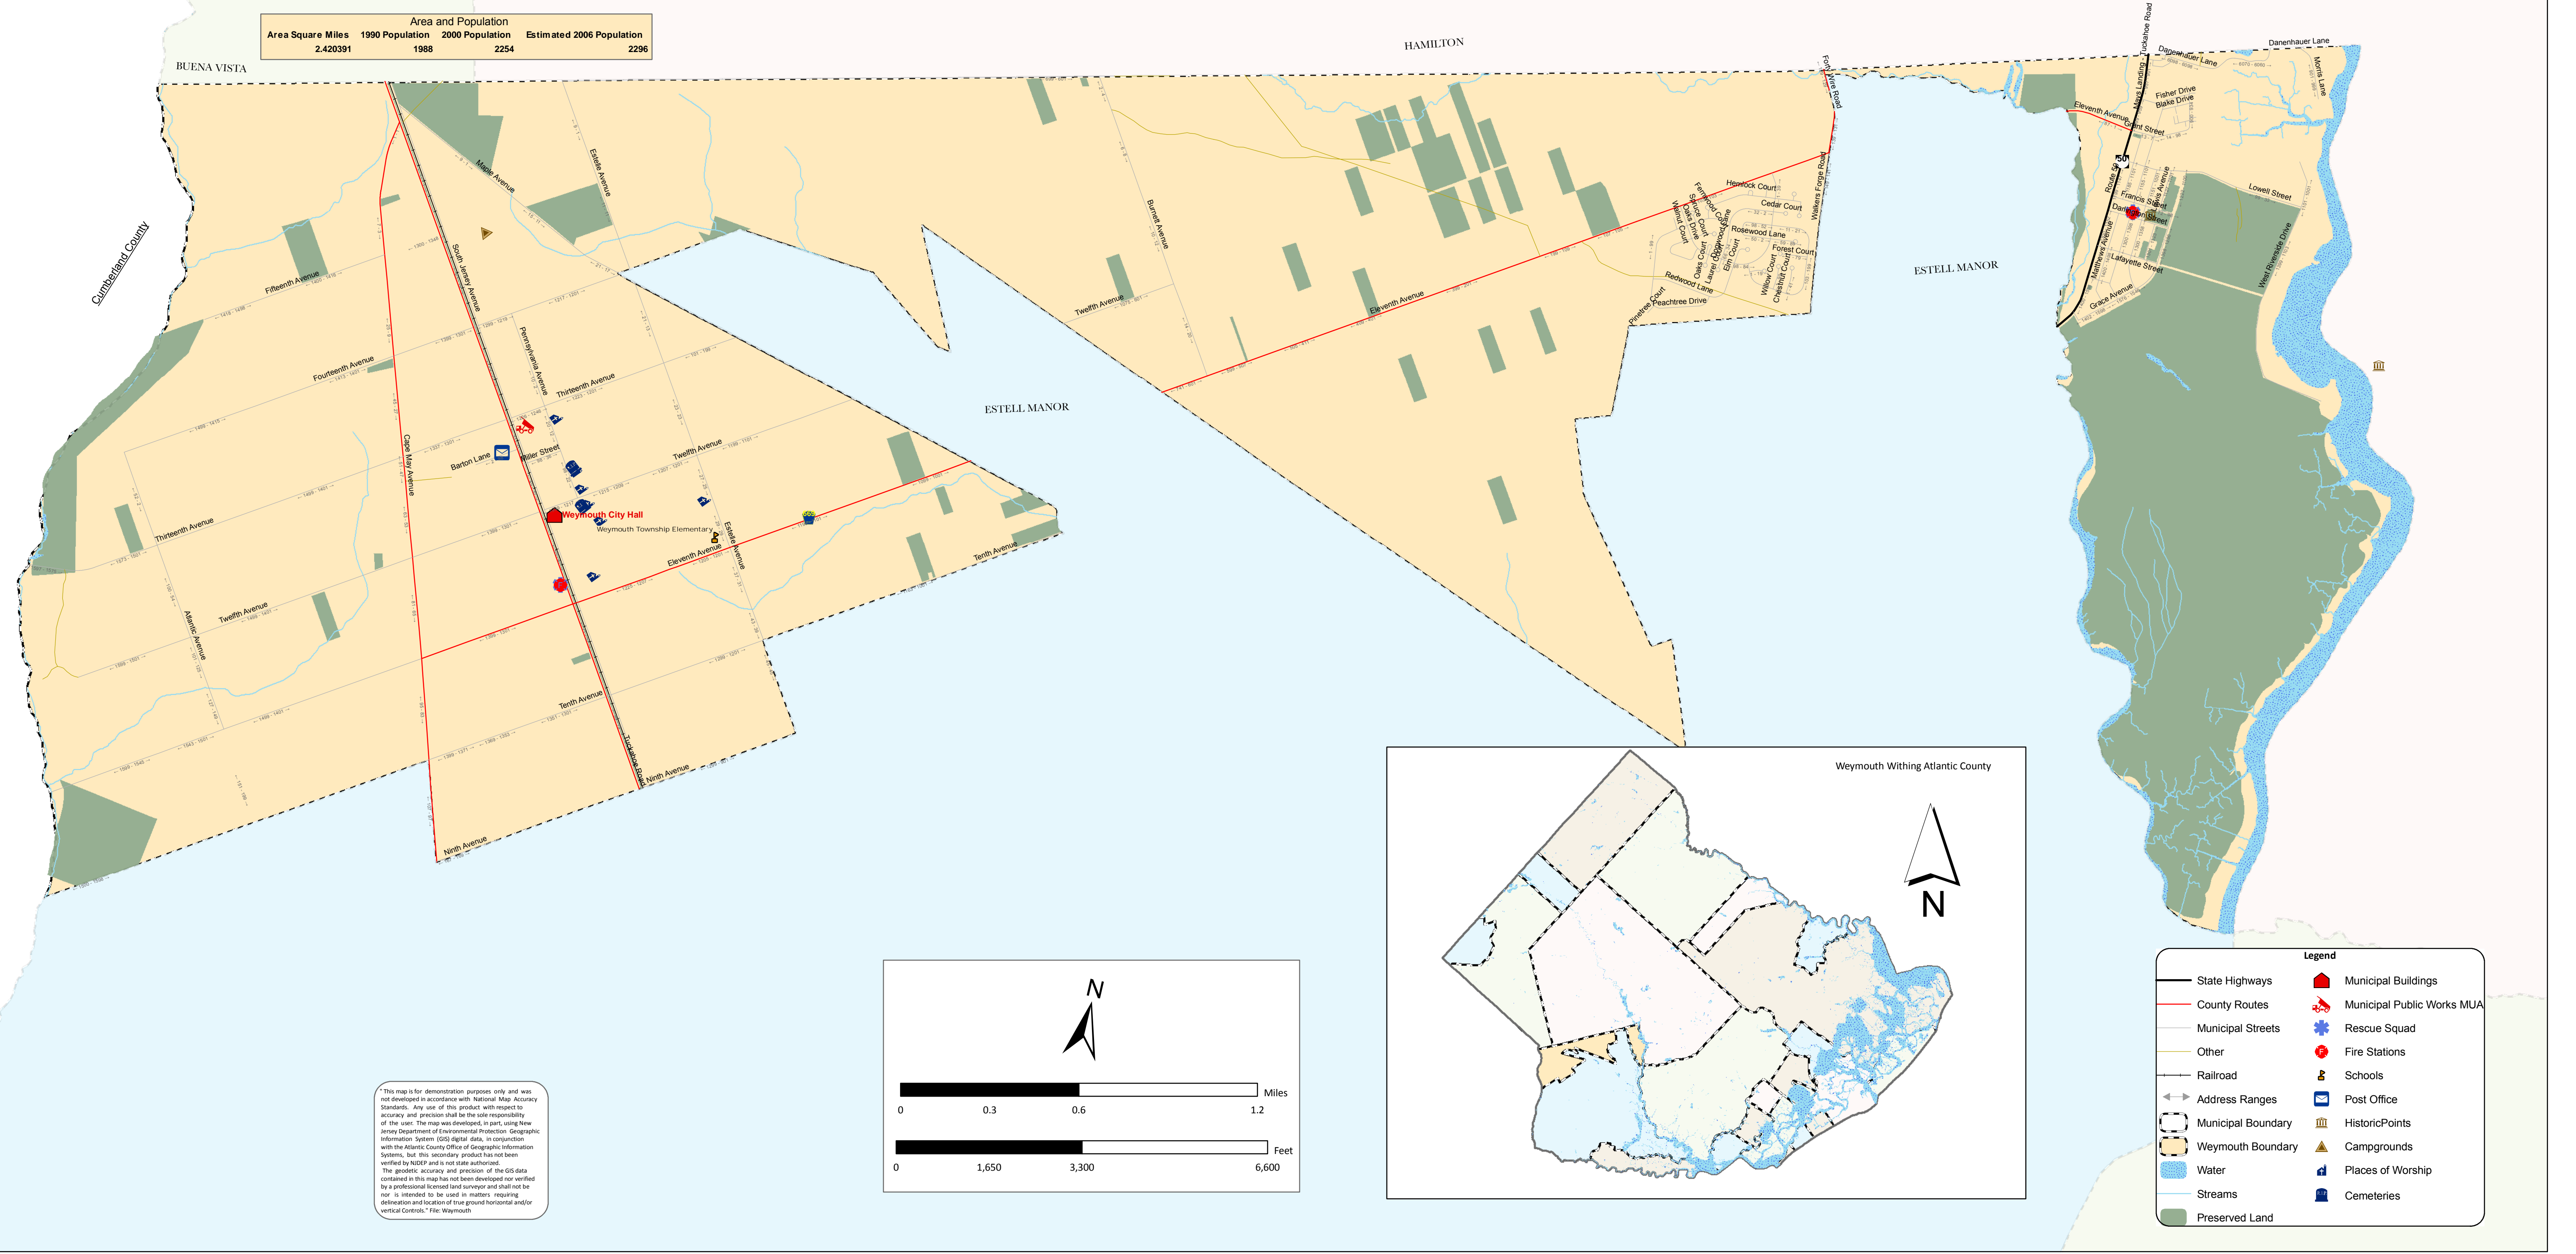

WEYMOUTH ATLANTIC COUNTY, NEW JERSEY

Road Lengths		
Road Type	Length in feet	Length in Miles
County	51874.7925	9.824771
Electrical	16805.684	3.182895
Municipal	161755.5291	30.635517
Other	21814.4258	4.13152
Railroad	13327.5882	2.524164
State	5168.7416	0.978928

Open Space Type		
Open Space Type	Area in Acres	Area in Miles
Municipal Open Space	128977.6794	319.718012
NJ Natural Lands Trust	4525483.6624	103.89081
NJDEP Fish and Wildlife	38503934.0936	883.928698

Area and Population			
Area Square Miles	1990 Population	2000 Population	Estimated 2006 Population
2.420391	1988	2254	2296