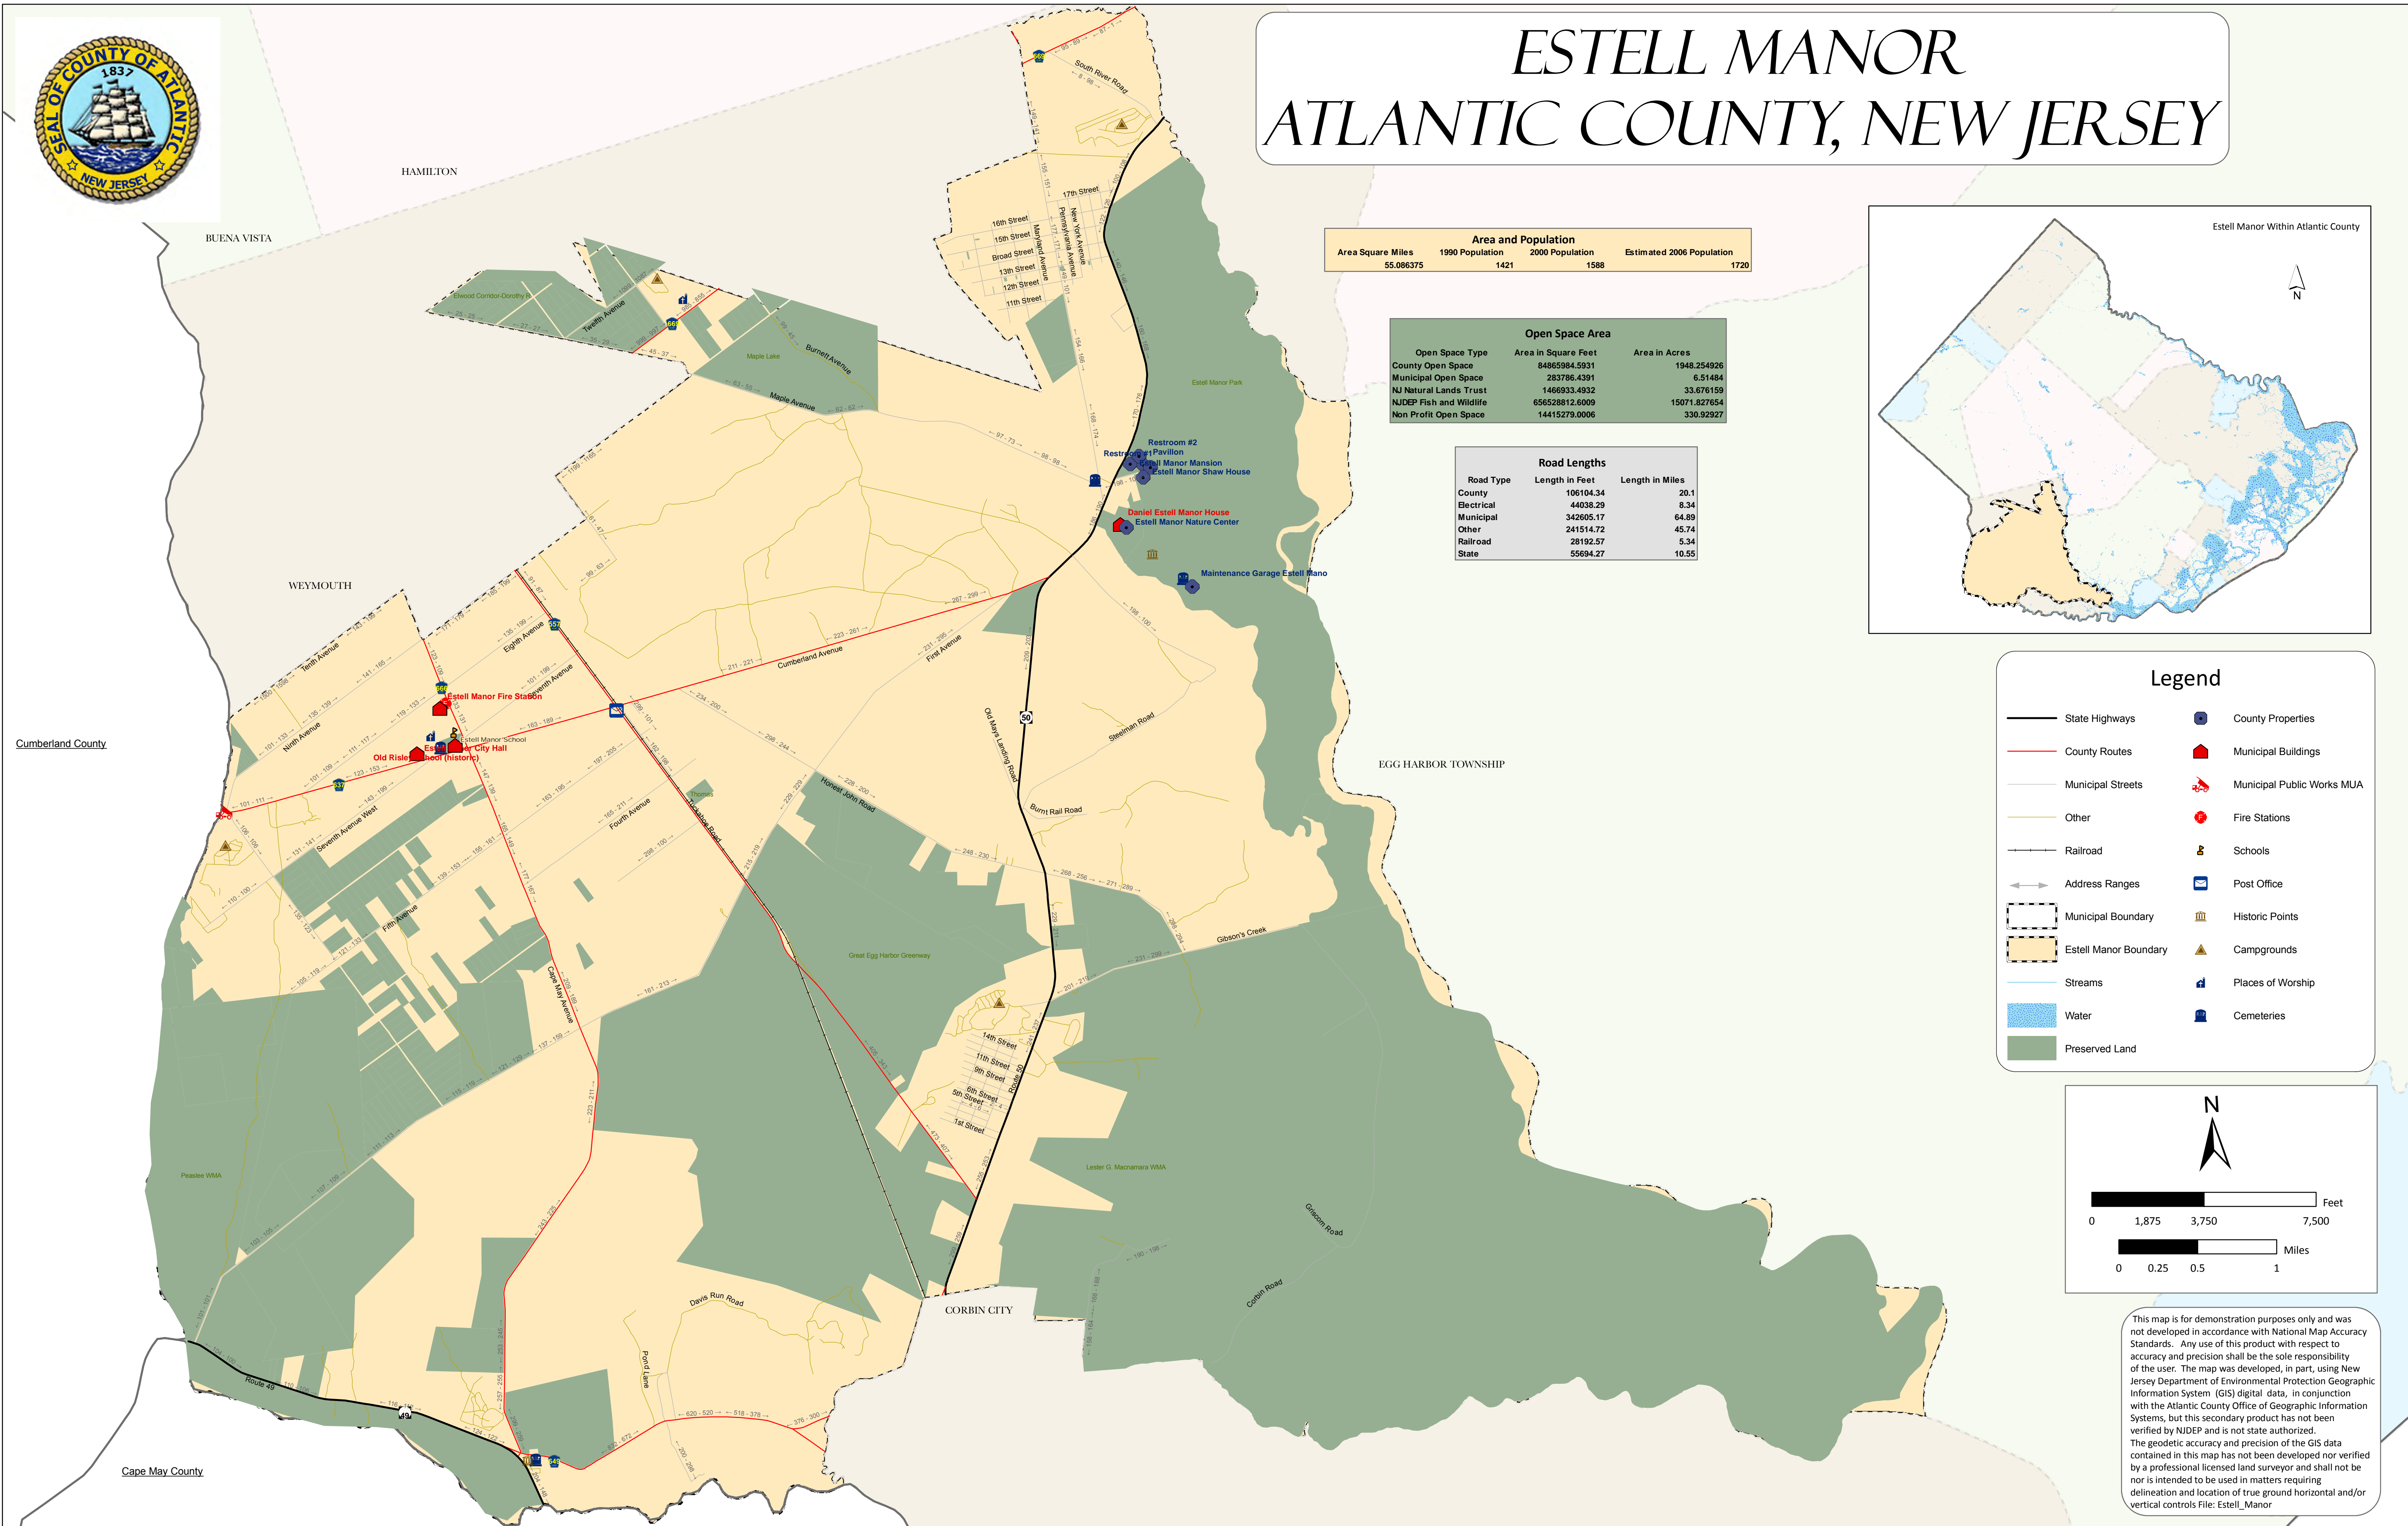

ESTELL MANOR ATLANTIC COUNTY, NEW JERSEY

Area and Population			
Area Square Miles	1990 Population	2000 Population	Estimated 2006 Population
55.086375	1421	1588	1720

Open Space Area		
Open Space Type	Area in Square Feet	Area in Acres
County Open Space	84865984.5931	1948.254926
Municipal Open Space	283786.4391	6.51484
NJ Natural Lands Trust	1466933.4932	33.676159
NJDEP Fish and Wildlife	656528812.6009	15071.827654
Non Profit Open Space	14415279.0006	330.92927

Road Lengths		
Road Type	Length in Feet	Length in Miles
County	106104.34	20.1
Municipal	44038.29	8.34
Municipal	342605.17	64.89
Other	241514.72	45.74
Railroad	28192.57	5.34
State	55694.27	10.55