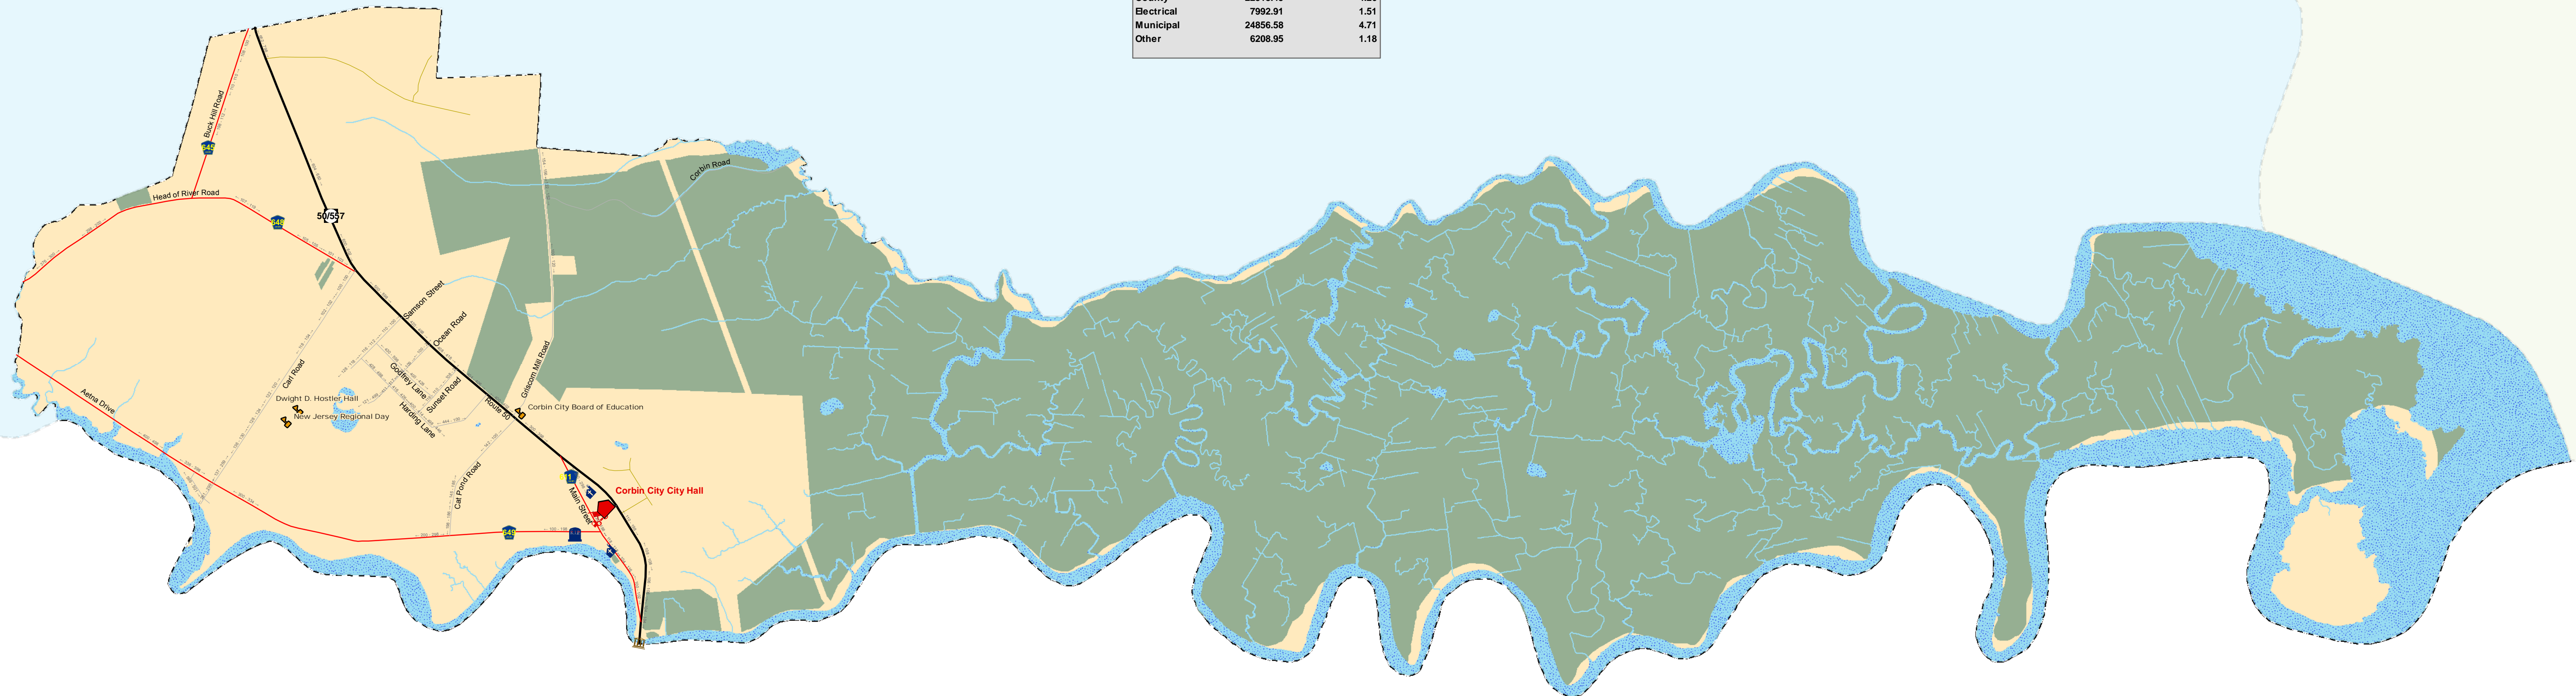

CORBIN CITY

ATLANTIC COUNTY, NEW JERSEY

ESTELL MANOR

EGG HARBOR TOWNSHIP

Area and Population			
Area Square Miles	1990 Population	2000 Population	Estimated 2006 Population
8.930706	513	468	530

Open Space Area		
Open Space Type	Area Square Feet	Area in Acres
Municipal Open Space	276332.079	6.343712
NJDEP Fish and Wildlife	146743379.4408	3368.76445

Road Lengths		
Road Type	Length in Feet	Length in Miles
County	22518.45	4.26
Electrical	7992.91	1.51
Municipal	24856.58	4.71
Other	6208.95	1.18

CUMBERLAND COUNTY

1. **Legend**
2. State Highways
   - County Routes
   - Municipal Streets
   - Other
   - Alley
   - Address Ranges
   - Municipal Boundary
   - Corbin City Boundary
   - Streams
   - Water
   - Preserved Land
   - Municipal Buildings
   - Municipal Public Works MUA
   - Historic Points
   - Schools
   - Places of Worship
   - Cemeteries