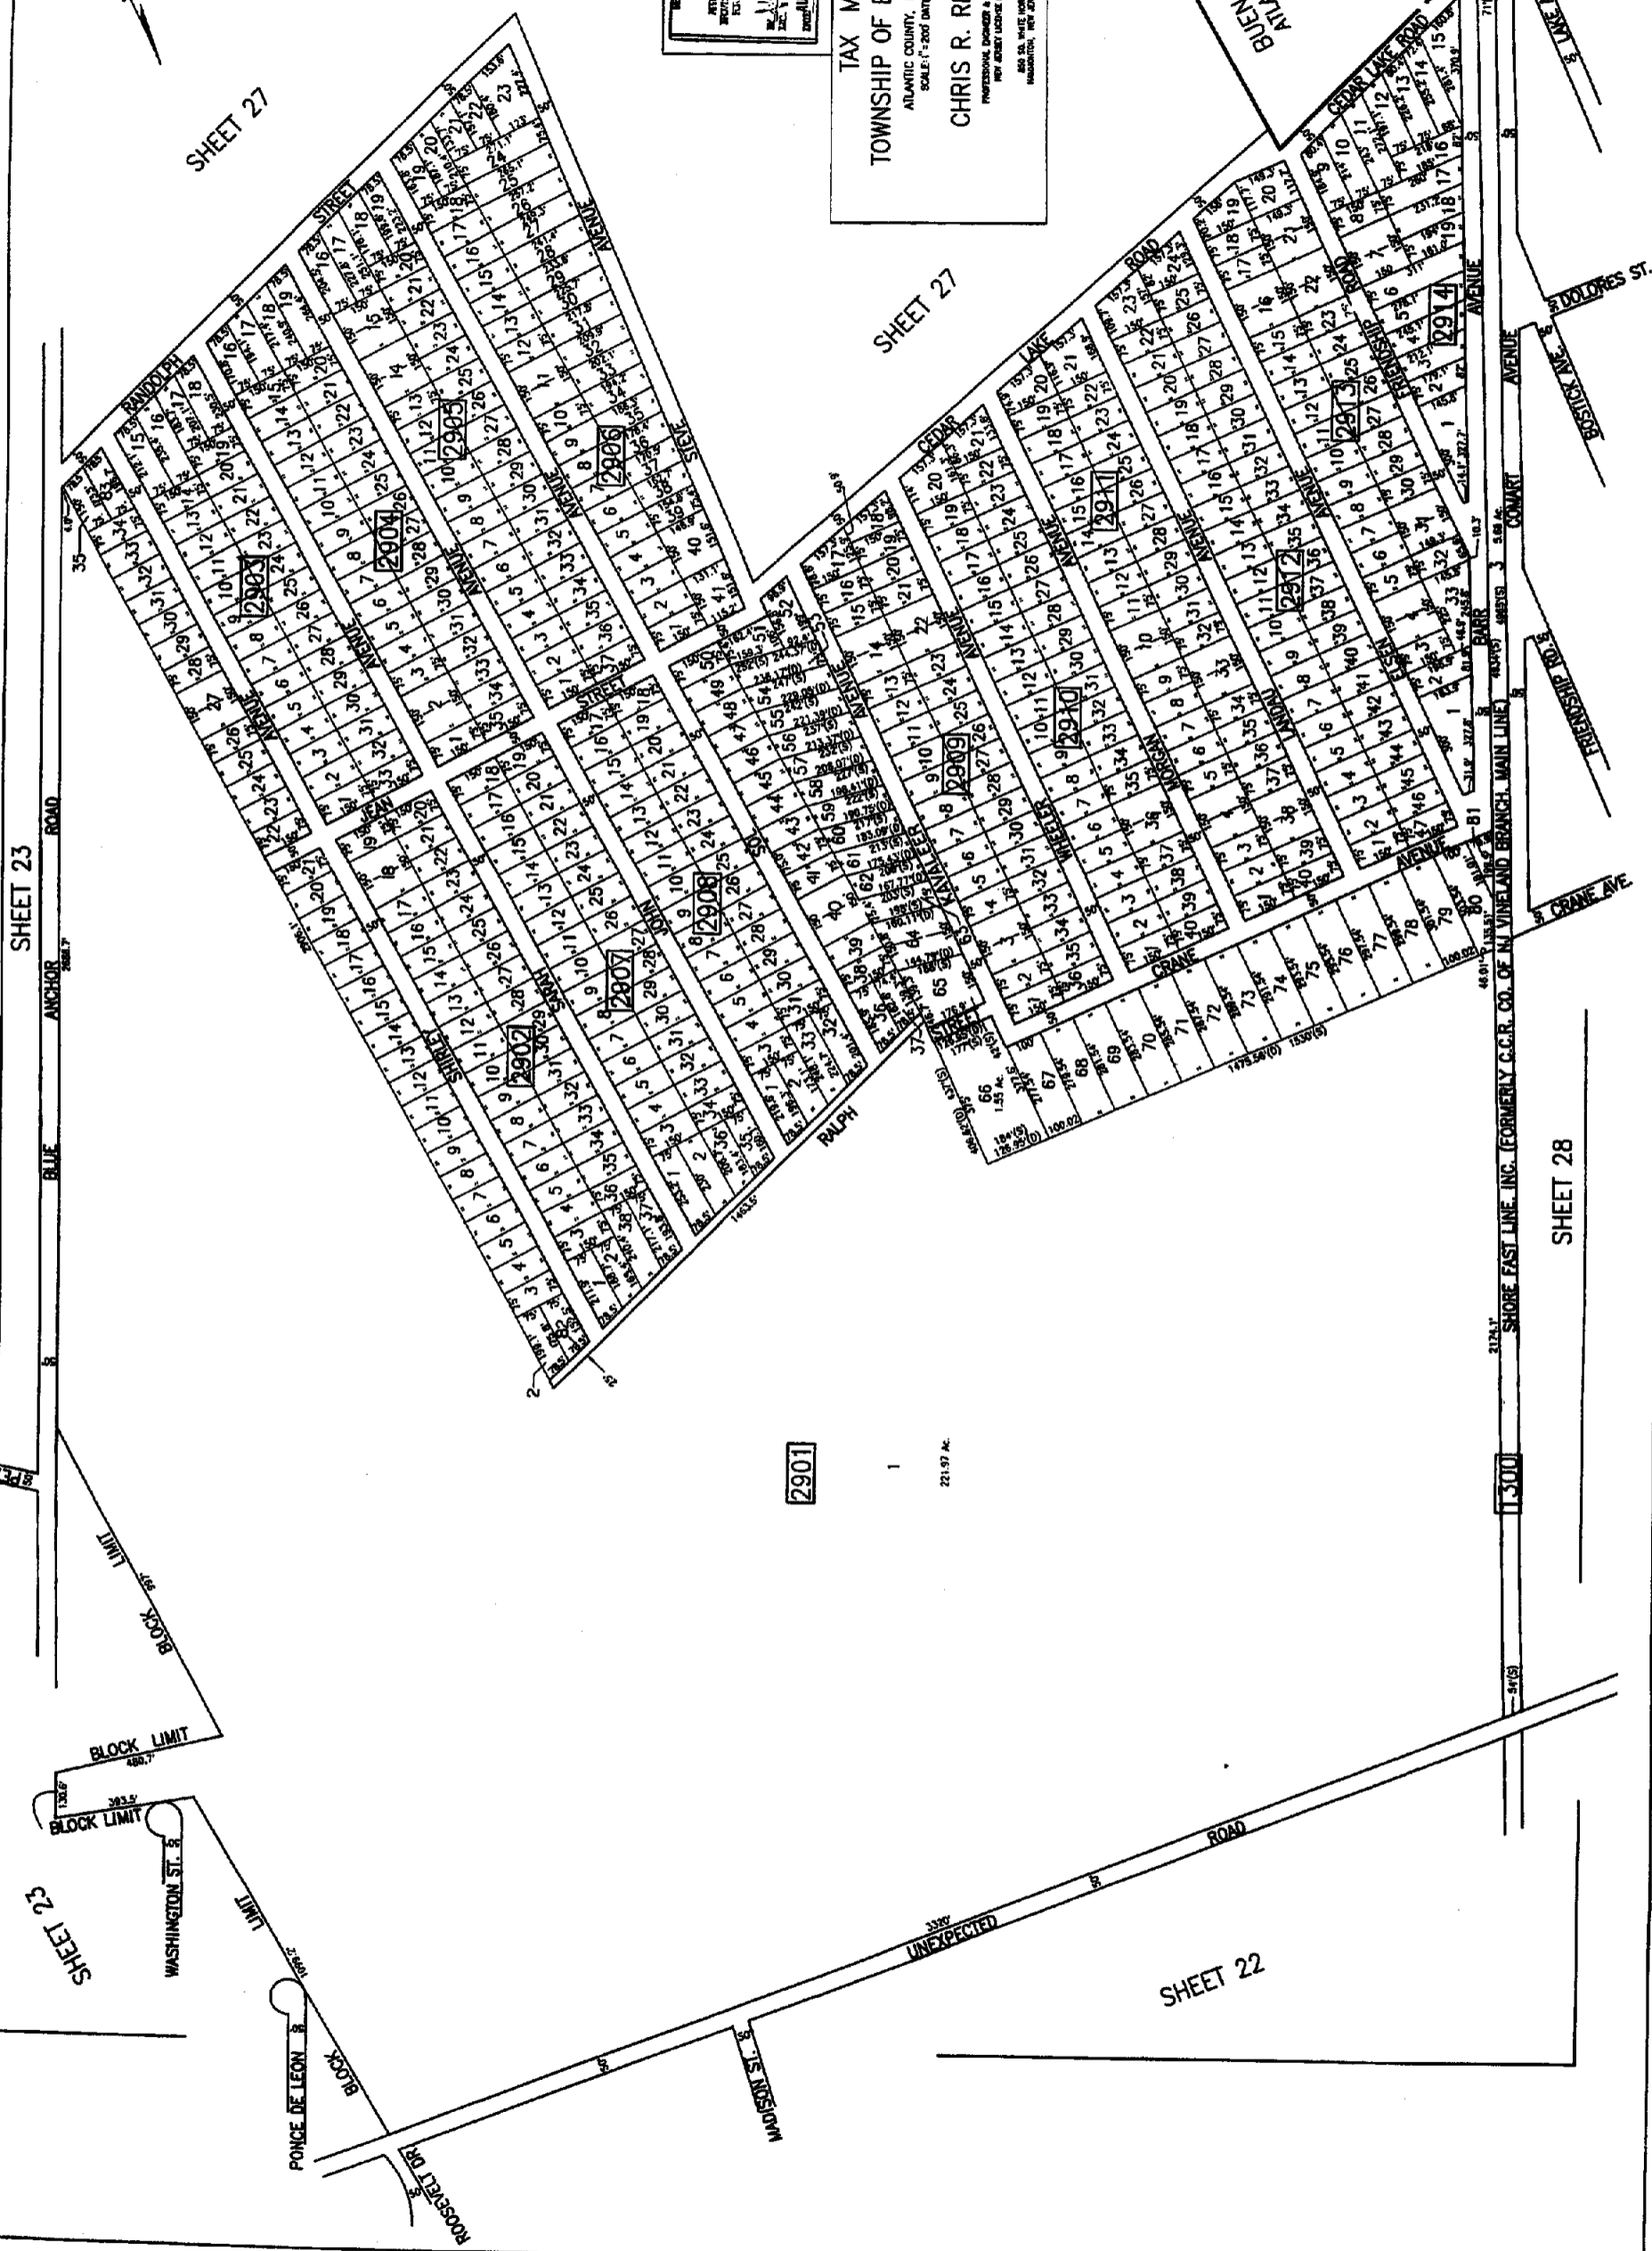

TAX MAP
TOWNSHIP OF BUENA VISTA
 ATLANTIC COUNTY, NEW JERSEY
 SCALE: 1" = 200' DATE: JULY 1988
CHRIS R. REHMANN
 PROFESSIONAL DRAFTER & LAND SURVEYOR
 680 SO. WHITE HORSE PK. #2
 HANMINGTON, NEW JERSEY 08040

BUENA BROUGH
ATLANTIC COUNTY

LAUREL ST.
DOLORES ST.
CRANE AVE.
SHOREFAST LINE, INC. (FORMERLY C.C.R. CO. OF WINELAND BRANCH, MAIN LINE)
COMART AVENUE
BARRE AVENUE
CEDAR LAKE ROAD
LAUREL ST.
DOLORES ST.
CRANE AVE.