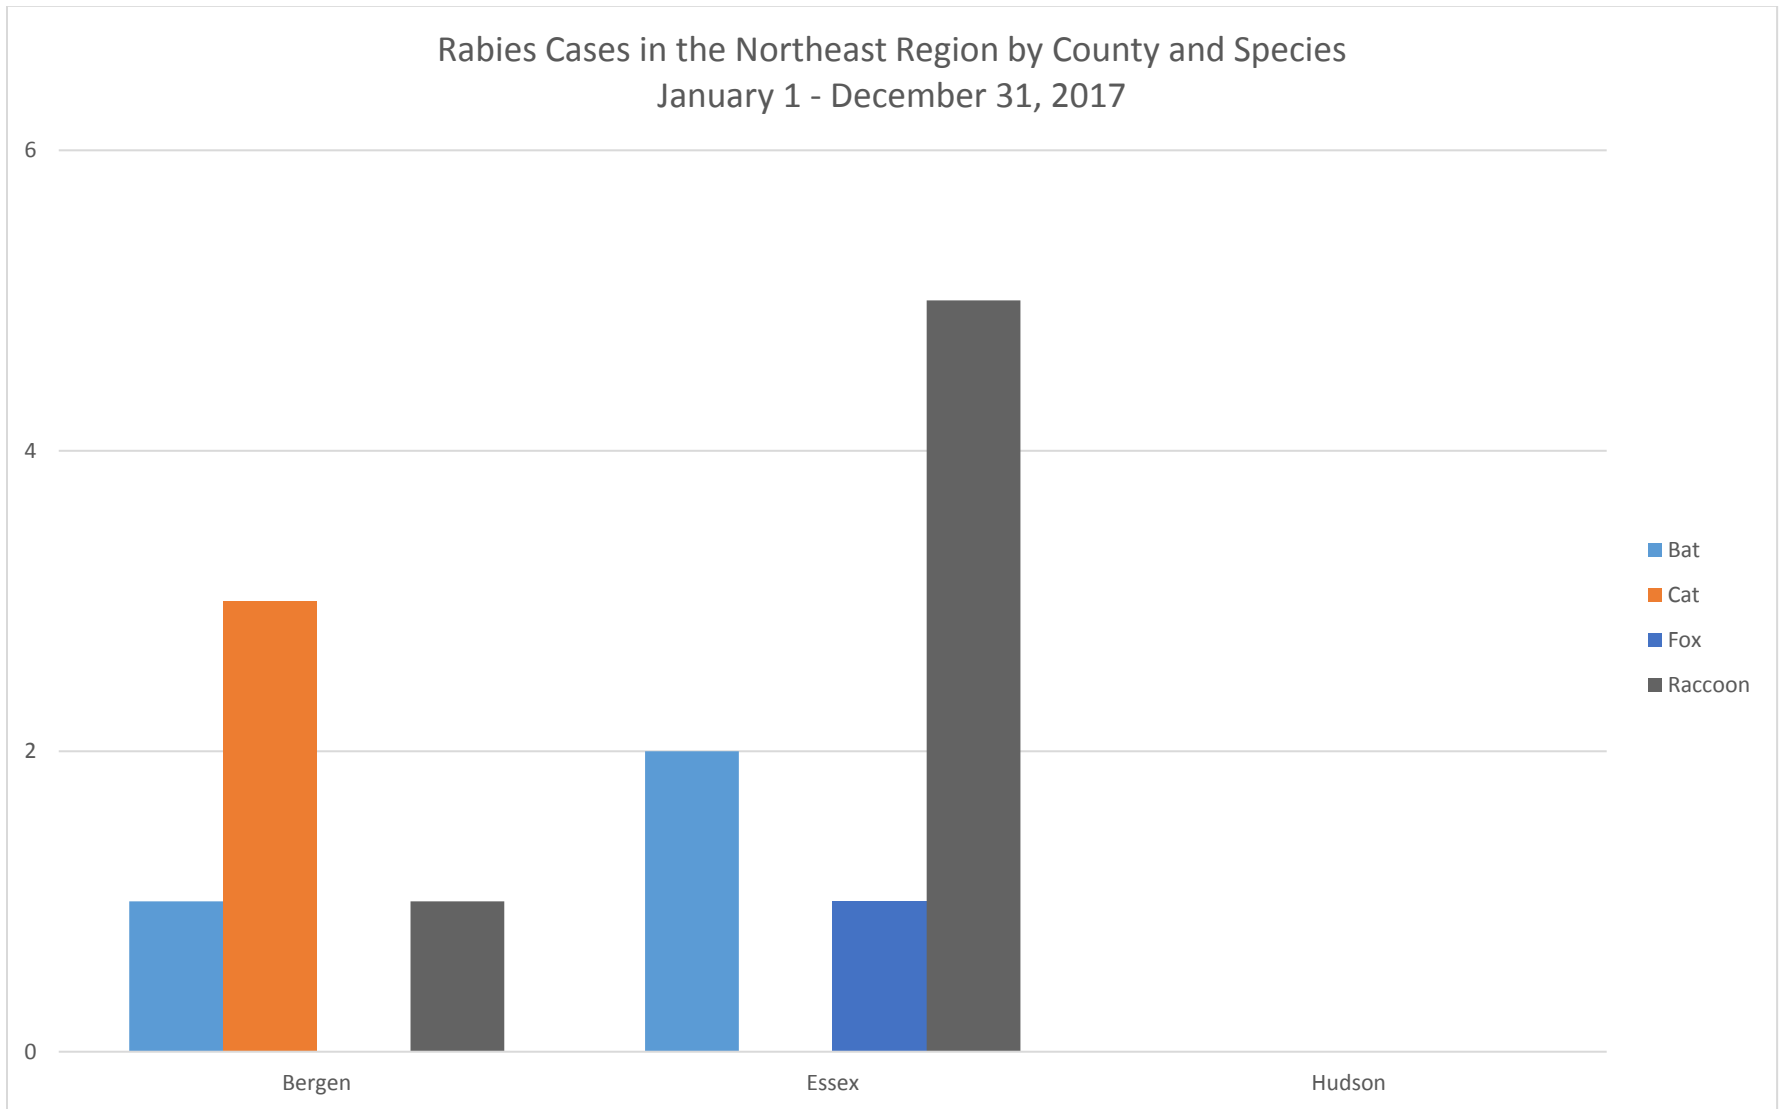

Rabies Cases in the Central East Region by County and Species
 January 1 - December 31, 2017

Rabies Cases in the Central West Region by County and Species
January 1 - December 31, 2017

Rabies Cases in the Northeast Region by County and Species
January 1 - December 31, 2017

Rabies Cases in the Northwest Region by County and Species
 January 1 - December 31, 2017

Rabies Cases in the Southern Region by County and Species
January 1 - December 31, 2017