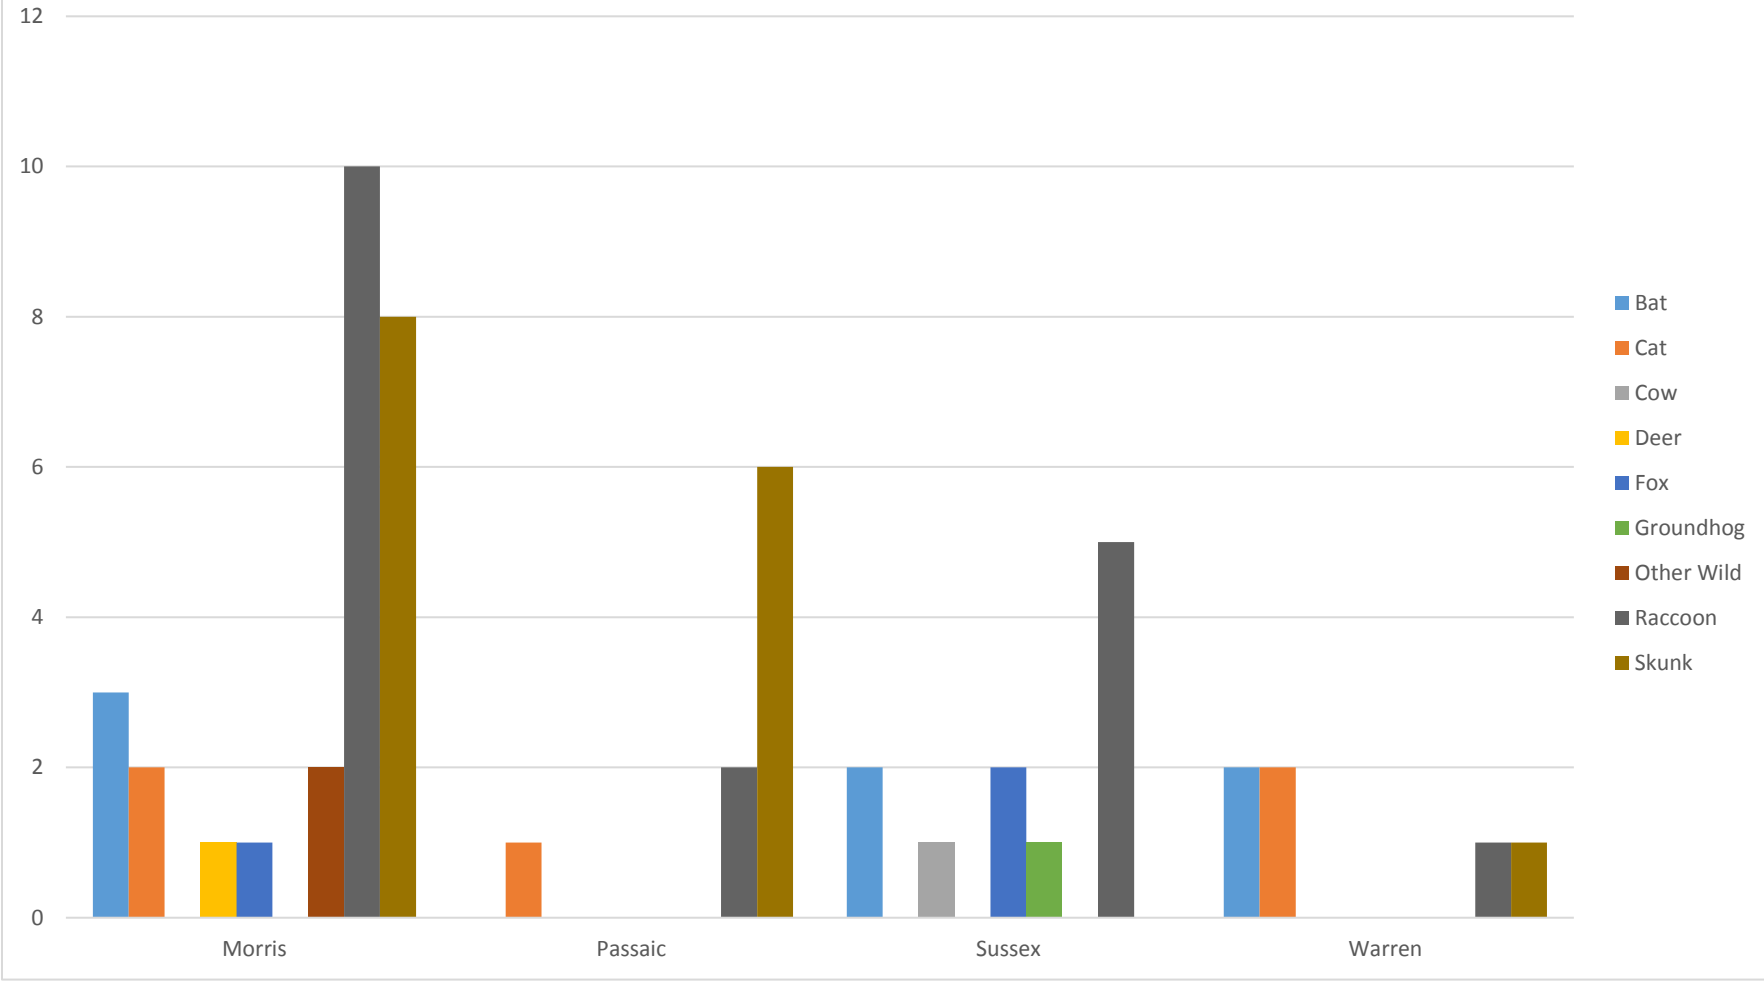

Rabies Cases in the Central East Region by County and Species
 January 1 - December 31, 2017

Rabies Cases in the Central West Region by County and Species
January 1 - December 31, 2017

Rabies Cases in the Northeast Region by County and Species
January 1 - December 31, 2017

Rabies Cases in the Northwest Region by County and Species
 January 1 - December 31, 2017

Rabies Cases in the Southern Region by County and Species
January 1 - December 31, 2017