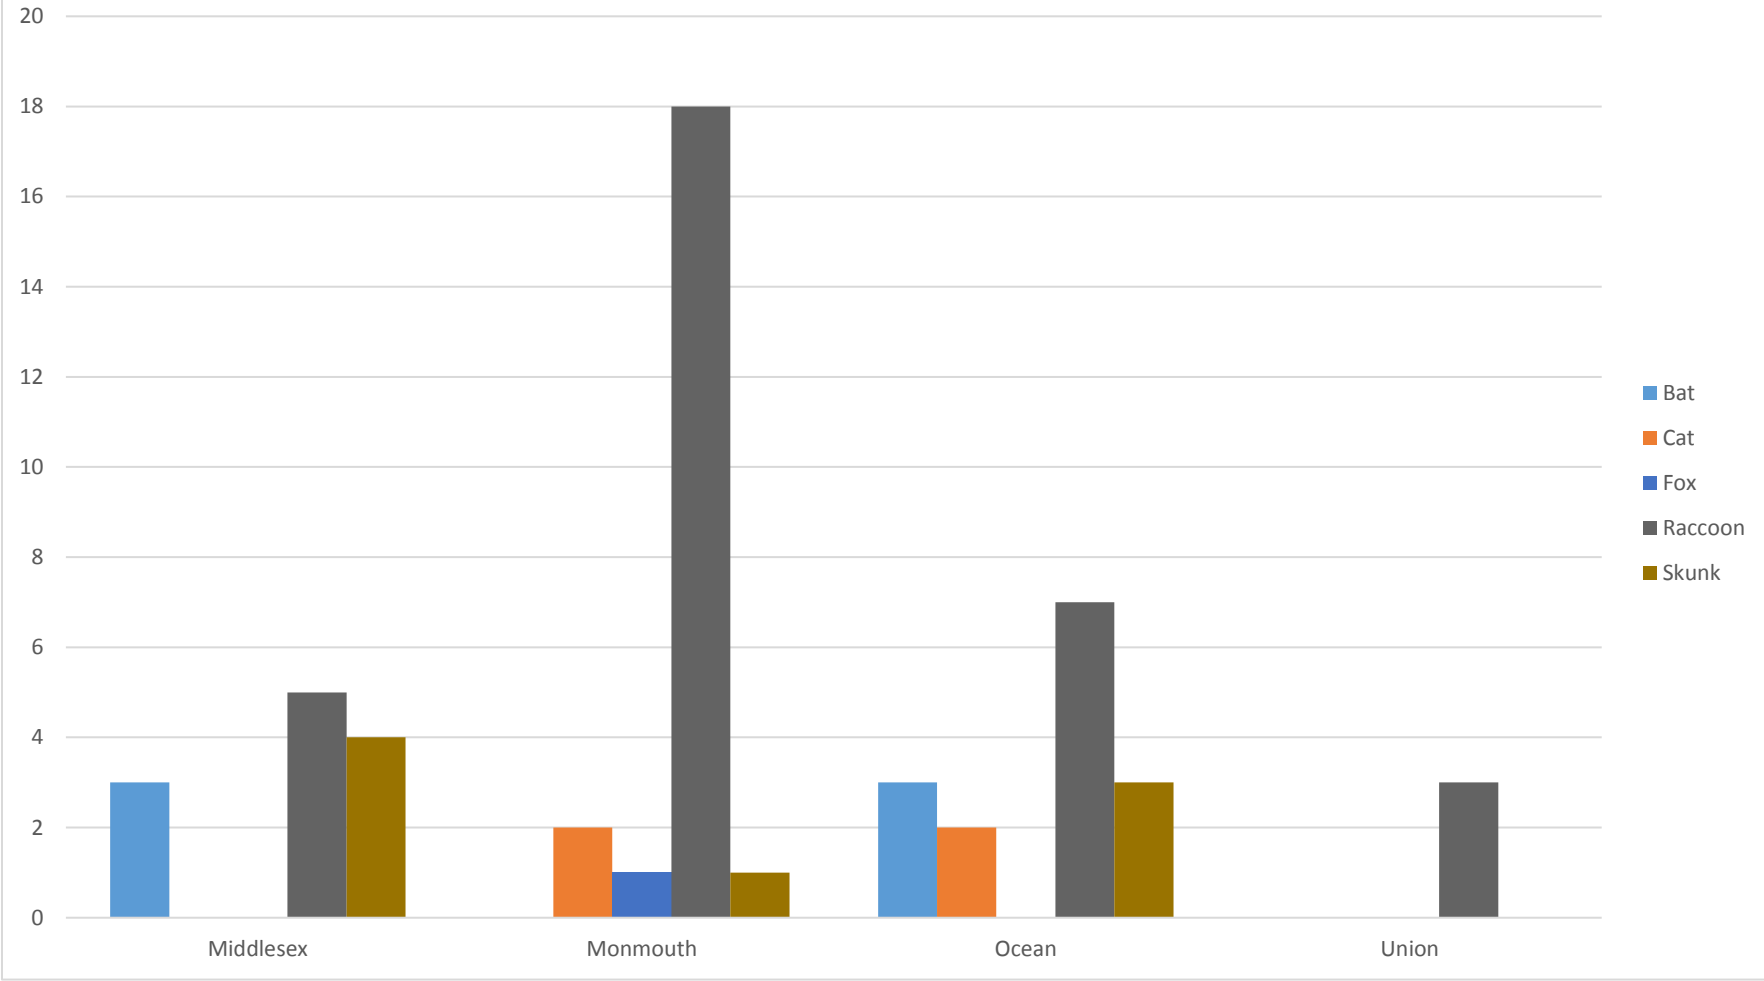

Rabies Cases in the Central East Region by County and Species
 January 1 - December 31, 2017

Rabies Cases in the Central West Region by County and Species
January 1 - December 31, 2017

Rabies Cases in the Northeast Region by County and Species
January 1 - December 31, 2017

Rabies Cases in the Northwest Region by County and Species
 January 1 - December 31, 2017

Rabies Cases in the Southern Region by County and Species
January 1 - December 31, 2017