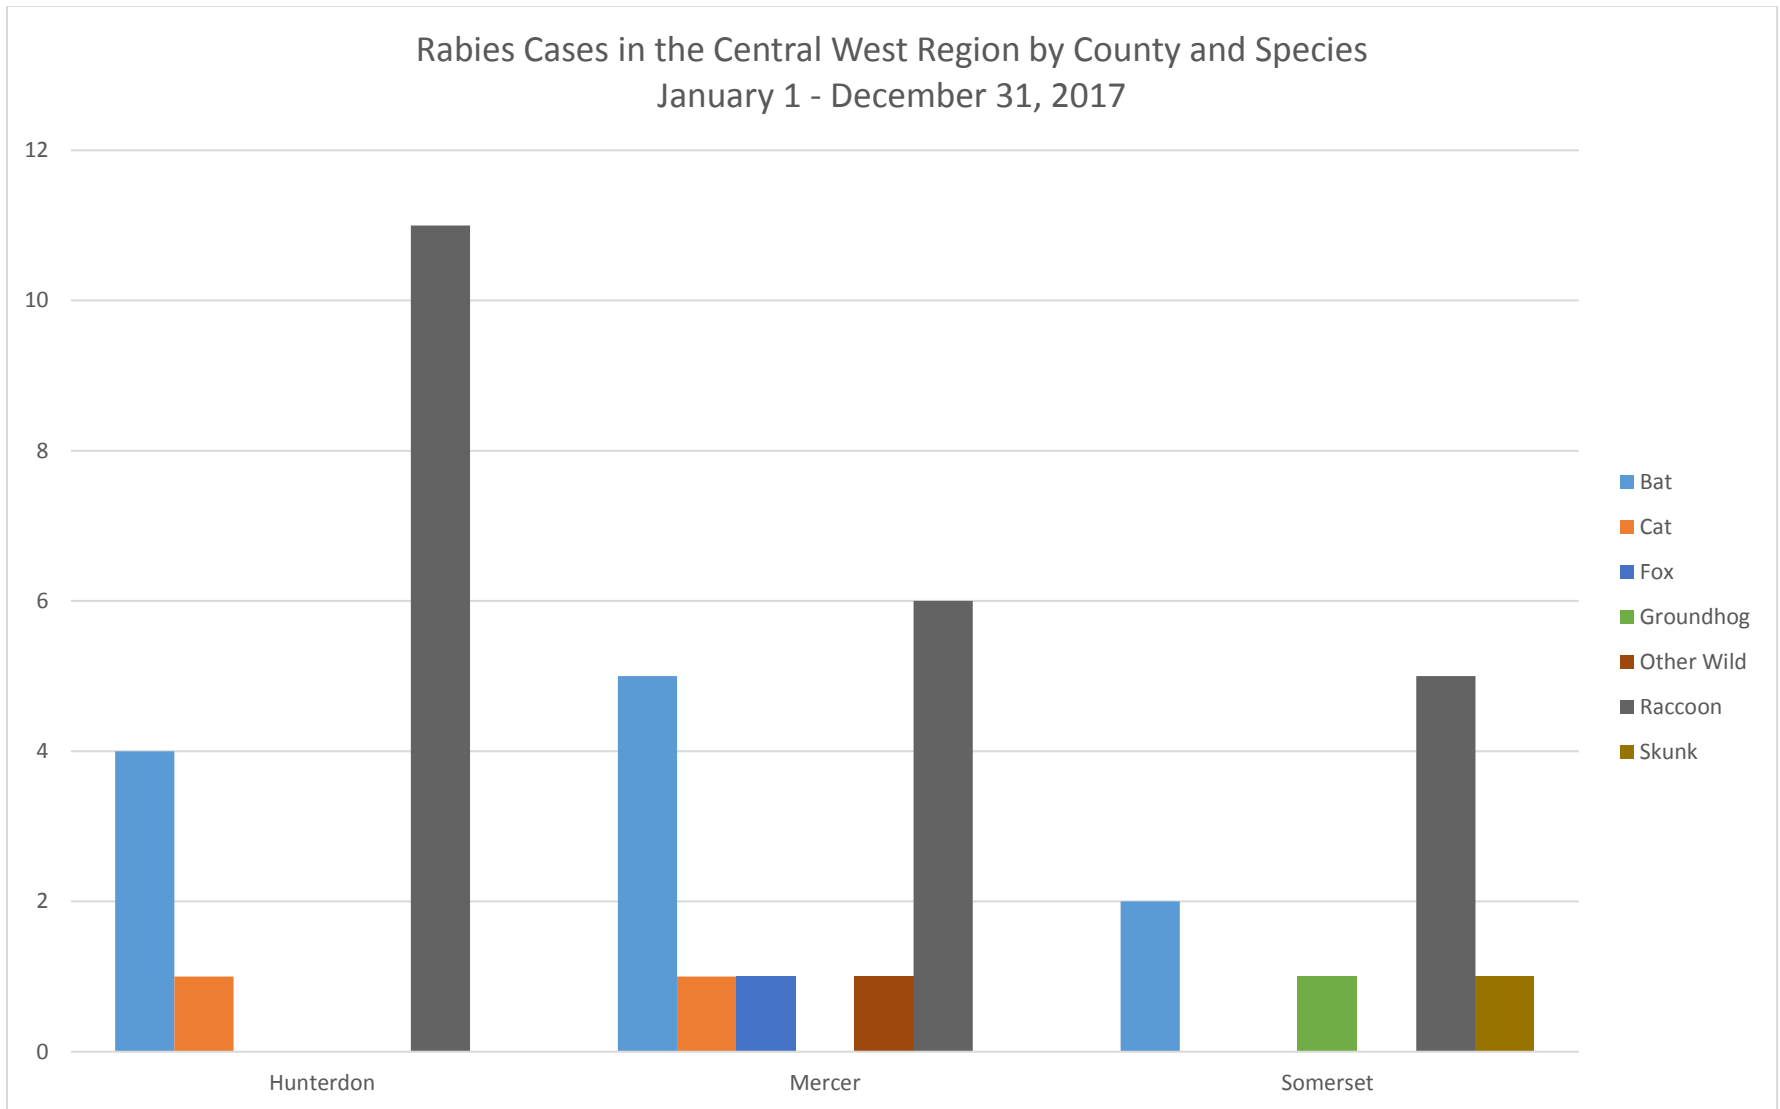

Rabies Cases in the Central East Region by County and Species
 January 1 - December 31, 2017

Rabies Cases in the Central West Region by County and Species
January 1 - December 31, 2017

Rabies Cases in the Northeast Region by County and Species
January 1 - December 31, 2017

Rabies Cases in the Northwest Region by County and Species
 January 1 - December 31, 2017

Rabies Cases in the Southern Region by County and Species
January 1 - December 31, 2017